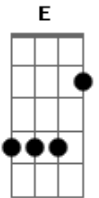

© ukulele-chords.com