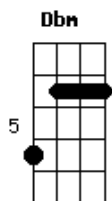

© ukulele-chords.com

© ukulele-chords.com