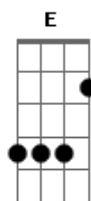

© ukulele-chords.com