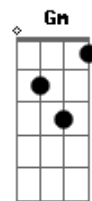

© ukulele-chords.com