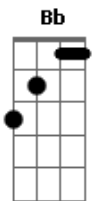

© ukulele-chords.com