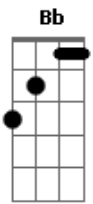

Glee - Marry You

Tom: F

Intro: F G Bb F

F
It's a beautiful night,
Gm
We're looking for something dumb to do.

Bb
Hey baby,
F
I think I wanna marry you.

F
Is it the look in your eyes,
Gm
Or is it this dancing juice?

Bb
Who cares baby,
F
I think I wanna marry you.

Gm
Well I know this little chapel on the boulevard we can go
(go),

Bb
No one will know (know),
F
Come on girl.

Gm
Who cares if we're trashed got a pocket full of cash we can
blow (blow)

Gm
Or is it this dancing juice?

Bb
Who cares baby,
F
I think I wanna marry you.

Gm
Just say I do, I do

Bb
Tell me right now baby,

F
Tell me right now baby. x2

Cause it's a beautiful night,

Gm
We're looking for something dumb to do.

Bb
Hey baby,
F
I think I wanna marry you.

Is it the look in your eyes,

Gm
Or is it this dancing juice?

Bb
Who cares baby,
F
I think I wanna marry you.

(Bb Bb)

Acordes

© ukulele-chords.com

© ukulele-chords.com