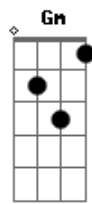

© ukulele-chords.com