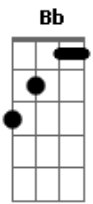

© ukulele-chords.com