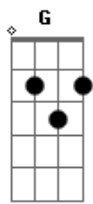

Glee - Marry You

Tom: F

Intro: F G Bb F

F
It's a beautiful night,
Gm
We're looking for something dumb to do.

Bb
Hey baby,
F
I think I wanna marry you.

F
Is it the look in your eyes,
Gm
Or is it this dancing juice?

Bb
Who cares baby,
F
I think I wanna marry you.

Gm
Well I know this little chapel on the boulevard we can go
(go),

Bb
No one will know (know),
F
Come on girl.

Gm
Who cares if we're trashed got a pocket full of cash we can
blow (blow)

Gm
Or is it this dancing juice?

Bb
Who cares baby,
F
I think I wanna marry you.

Gm
Just say I do, I do

Bb
Tell me right now baby,

F
Tell me right now baby. x2

Cause it's a beautiful night,

Gm
We're looking for something dumb to do.

Bb
Hey baby,
F
I think I wanna marry you.

Is it the look in your eyes,

Gm
Or is it this dancing juice?

Bb
Who cares baby,
F
I think I wanna marry you.

(Bb Bb)

Acordes

© ukulele-chords.com

© ukulele-chords.com