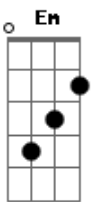

© ukulele-chords.com