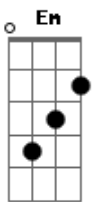

© ukulele-chords.com