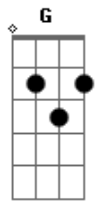

Glee - Keep Holding On

Tom: F

(com acordes na forma de C)

Capostrate na 5ª casa

Intro: G D Em C

G D Em
You're not alone, together we stand
I'll be by your side, you know I'll take your hand

D Em
When it gets cold and it feels like the end

C
There's no other way when it comes to the truth

G D Em
So keep holding on

C
Cause you know we'll make it through, we'll make it through

Acordes

© ukulele-chords.com

© ukulele-chords.com

© ukulele-chords.com