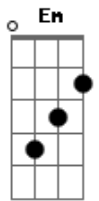

© ukulele-chords.com