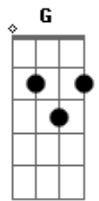

Glee - Keep Holding On

Tom: F

(com acordes na forma de C)

Capostrate na 5ª casa

Intro: G D Em7 C

G D Em7
You're not alone, together we stand
C G
I'll be by your side, you know I'll take your hand

D Em7
When it gets cold and it feels like the end

G D
There's nothing you can say (nothing you can say)

Em7
Nothing you can do (nothing you can do)

C
There's no other way when it comes to the truth

G D Em7
So keep holding on

C
Cause you know we'll make it through, we'll make it through

C
Cause you know we'll make it through, we'll make it through

G D Em7
Just stay strong

C
Cause you know I'm here for you, I'm here for you

G D
There's nothing you can say (nothing you can say)

Em7
Nothing you can do (nothing you can do)

C
There's no other way when it comes to the truth

G D Em7
So keep holding on

C
Cause you know we'll make it through, we'll make it through

Acordes

© ukulele-chords.com

© ukulele-chords.com

© ukulele-chords.com