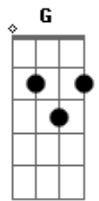

# Glee - Keep Holding On

Tom: F

(com acordes na forma de C )

Capostrate na 5ª casa

Intro: G D Em7 C

G D Em7  
You're not alone, together we stand  
C G  
I'll be by your side, you know I'll take your hand

D Em7  
When it gets cold and it feels like the end

C G D  
There's no place to go, you know I won't give in  
Em7 C  
No, I won't give in

G D Em7  
Keep holding on

C  
Cause you know we'll make it through, we'll make it through

G D Em7  
Just stay strong

Am C  
Whatever is meant to be will work out perfectly

F  
Yeah, yeah, yeah, yeah

G D Em7  
Keep holding on

C  
Cause you know we'll make it through, we'll make it through

G D Em7  
Just stay strong

C  
Cause you know I'm here for you, I'm here for you

G D  
There's nothing you can say (nothing you can say)

Em7  
Nothing you can do (nothing you can do)

C  
There's no other way when it comes to the truth

G D Em7  
So keep holding on

C  
Cause you know we'll make it through, we'll make it through