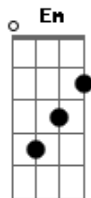

© ukulele-chords.com