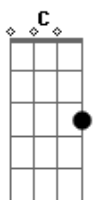

Glee - It's My Life

Tom: C

(intro 2x) C Ab G

(verse 1)

C This aint a song for the broken hearted Ab G
C C C Ab G

A silent prayer for the faith departed

C C C Ab G

I aint gonna be just a face in the crowd

F F (F)

Gonna hear my voice when I shout it out loud

(chorus)

C Ab
It's my life and it's now or never

Eb Bb
I aint gonna live for - e - ver

C Ab Bb
I just wanna live while I'm alive

Bb Bdim C
It's my Life

Ab
My heart is like an open highway

Eb Bb
Like Franky said I did it my way

C Ab Bb
I just wanna live while I'm alive

Bb Bdim C Ab G
It's my Life

(verse 2)

C C Ab G
This is for ones who stood their ground

C C C Ab G
Like Tommy and Gina, they won't back down

C C
Tomorrow's getting harder make no mistake

F F (F)
Luck ain't even lucky got to make your own breaks

(solo progression) Ab Bb C F C

(bridge)

C C
You better stand tall when they're calling You out

F F (F)
Don't bend don't break Baby don't back down

Acordes

© ukulele-chords.com