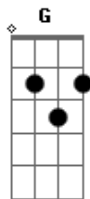

© ukulele-chords.com

© ukulele-chords.com