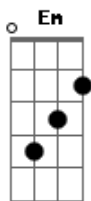

© ukulele-chords.com