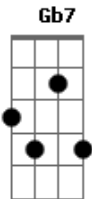

© ukulele-chords.com