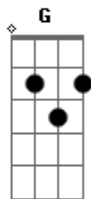

© ukulele-chords.com

© ukulele-chords.com