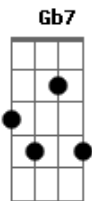

© ukulele-chords.com