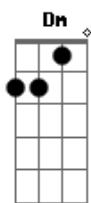

Glee - I'll Stand By You

Tom: Eb

(intro) Bb Dm F Eb

(verso)

Bb Dm
Oh, why look so sad

Eb
Tears are in your eyes

Bb F
Come on and come to me now

Bb Dm
Don't be ashamed to cry

Eb
Let me see you through

Bb F
Cause i've seen the darkside too

(ponte)

Dm Gm
When the night falls on you

Dm Gm
Don't know what to do

Eb
Nothing you confess

F
Can make me love you less

(refrão)

Bb Gm
I'll stand by you, I'll stand by you

Fm
Won't let nobody hurt you

Bb
I'll stand by you

(verso)

Ab Cm
So if you're mad get mad

Db
Don't hold it all inside

Ab Eb
Come on and talk to me now

Ab Cm
Hey what you got to hide

Db
I get angry too

Fm Eb
Well I'm alive like you

(ponte)

Cm Fm

When you're standing at the crossroads

Cm Fm
Don't know which path to choose

Db
Let me come along

Eb
Cause even if you're wrong

(refrão)

Bb Gm
I'll stand by you, I'll stand by you

Fm
Won't let nobody hurt you

Bb
I'll stand by you

Gm
Take me in into your darkest hour

Fm
And I'll never desert you

Bb
I'll stand by you

(solo)

Dm Gm Dm Gm
And when when the night falls on you baby

Eb
You're feeling all alone

F
Won't on your own

(refrão)

Bb Gm
I'll stand by you, I'll stand by you

Fm
Won't let nobody hurt you

Bb
I'll stand by you

Gm
Take me in into your darkest hour

Fm
And I'll never desert you

Bb Gm
I'll stand by you, I'll stand by you

Fm
Won't let nobody hurt you

Bb Gm
I'll stand by you

Bb Gm
I'll stand by you, I'll stand by you

Fm
Won't let nobody hurt you

Acordes

© ukulele-chords.com

© ukulele-chords.com

© ukulele-chords.com

© ukulele-chords.com

© ukulele-chords.com

© ukulele-chords.com

© ukulele-chords.com

© ukulele-chords.com

© ukulele-chords.com