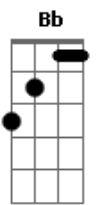

© ukulele-chords.com