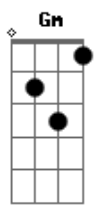

Glee - I'll Stand By You

Tom: Eb

(intro) Bb Dm F Eb

(verso)

Bb Dm
Oh, why look so sad
Tears are in your eyes
Come on and come to me now
Bb Dm
Don't be ashamed to cry
Eb
Let me see you through
Bb F
Cause i've seen the darkside too

(ponte)

Dm Gm
When the night falls on you
Dm Gm
Don't know what to do
Eb
Nothing you confess
F
Can make me love you less

(refrão)

Bb Gm
I'll stand by you, I'll stand by you
Fm
Won't let nobody hurt you
Bb
I'll stand by you

(verso)

Ab Cm
So if you're mad get mad
Db
Don't hold it all inside
Ab Eb
Come on and talk to me now
Ab Cm
Hey what you got to hide
Db
I get angry too
Fm Eb
Well I'm alive like you

(ponte)

Cm Fm

When you're standing at the crossroads

Bb Gm
I'll stand by you, I'll stand by you

Fm
Won't let nobody hurt you

Acordes

© ukulele-chords.com

© ukulele-chords.com

© ukulele-chords.com

© ukulele-chords.com

© ukulele-chords.com