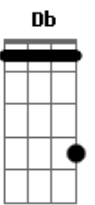

© ukulele-chords.com