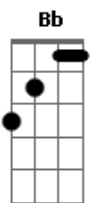

© ukulele-chords.com

© ukulele-chords.com