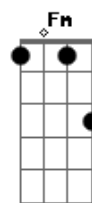

© ukulele-chords.com