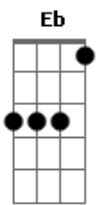

Glee - I'll Stand By You

Tom: Eb

(intro) Bb Dm F Eb

(verso)

Bb Dm
Oh, why look so sad
Tears are in your eyes
Come on and come to me now
Bb Dm
Don't be ashamed to cry
Eb
Let me see you through
Bb F
Cause i've seen the darkside too

(ponte)

Dm Gm
When the night falls on you
Dm Gm
Don't know what to do
Eb
Nothing you confess
F
Can make me love you less

(refrão)

Bb Gm
I'll stand by you, I'll stand by you
Fm
Won't let nobody hurt you
Bb
I'll stand by you

(verso)

Ab Cm
So if you're mad get mad
Db
Don't hold it all inside
Ab Eb
Come on and talk to me now
Ab Cm
Hey what you got to hide
Db
I get angry too
Fm Eb
Well I'm alive like you

(ponte)

Cm Fm

When you're standing at the crossroads

Cm Fm
Don't know which path to choose

Db
Let me come along

Eb
Cause even if you're wrong

(refrão)

Bb Gm
I'll stand by you, I'll stand by you

Fm
Won't let nobody hurt you

Bb
I'll stand by you

Gm
Take me in into your darkest hour

Fm
And I'll never desert you

Bb
I'll stand by you

(solo)

Dm Gm Dm Gm
And when when the night falls on you baby

Eb
You're feeling all alone

F
Won't on your own

(refrão)

Bb Gm
I'll stand by you, I'll stand by you

Fm
Won't let nobody hurt you

Bb
I'll stand by you

Gm
Take me in into your darkest hour

Fm
And I'll never desert you

Bb Gm
I'll stand by you, I'll stand by you

Fm
Won't let nobody hurt you

Bb Gm
I'll stand by you

Bb Gm
I'll stand by you, I'll stand by you

Fm
Won't let nobody hurt you

Acordes

© ukulele-chords.com