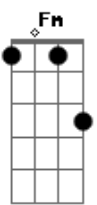

Glee - I'll Stand By You

Tom: Eb

(intro) Bb Dm F Eb

(verso)

Bb Dm
Oh, why look so sad
Tears are in your eyes
Come on and come to me now
Bb Dm
Don't be ashamed to cry
Eb
Let me see you through
Bb F
Cause i've seen the darkside too

(verso)

Ab Cm
So if you're mad get mad
Db
Don't hold it all inside
Ab Eb
Come on and talk to me now
Ab Cm
Hey what you got to hide
Db
I get angry too
Fm Eb
Well I'm alive like you

(ponte)

Cm Fm

When you're standing at the crossroads

Bb Gm
I'll stand by you, I'll stand by you

Fm
Won't let nobody hurt you

Acordes

© ukulele-chords.com

© ukulele-chords.com

© ukulele-chords.com

© ukulele-chords.com

© ukulele-chords.com