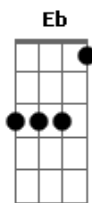

Glee - I'll Stand By You

Tom: Eb

(intro) Bb Dm F Eb

(verso)

Bb Dm
Oh, why look so sad
Tears are in your eyes
Come on and come to me now
Bb Dm
Don't be ashamed to cry
Eb
Let me see you through
Bb F
Cause i've seen the darkside too

(ponte)

Dm Gm
When the night falls on you
Dm Gm
Don't know what to do
Eb
Nothing you confess
F
Can make me love you less

(refrão)

Bb Gm
I'll stand by you, I'll stand by you
Fm
Won't let nobody hurt you
Bb
I'll stand by you

(verso)

Ab Cm
So if you're mad get mad
Db
Don't hold it all inside
Ab Eb
Come on and talk to me now
Ab Cm
Hey what you got to hide
Db
I get angry too
Fm Eb
Well I'm alive like you

(ponte)

Cm Fm

When you're standing at the crossroads

Cm Fm
Don't know which path to choose

Db
Let me come along

Eb
Cause even if you're wrong

(refrão)

Bb Gm
I'll stand by you, I'll stand by you

Fm
Won't let nobody hurt you

Bb
I'll stand by you

Gm
Take me in into your darkest hour

Fm
And I'll never desert you

Bb
I'll stand by you

(solo)

Dm Gm Dm Gm
And when when the night falls on you baby

Eb
You're feeling all alone

F
Won't on your own

(refrão)

Bb Gm
I'll stand by you, I'll stand by you

Fm
Won't let nobody hurt you

Bb
I'll stand by you

Gm
Take me in into your darkest hour

Fm
And I'll never desert you

Bb Gm
I'll stand by you, I'll stand by you

Fm
Won't let nobody hurt you

Bb Gm
I'll stand by you

Bb Gm
I'll stand by you, I'll stand by you

Fm
Won't let nobody hurt you

Acordes