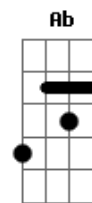

© ukulele-chords.com