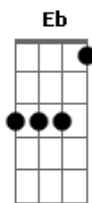

Glee - I'll Stand By You

Tom: Eb

(intro) Bb Dm F Eb

(verso)

Bb Dm
Oh, why look so sad

Eb
Tears are in your eyes

Bb F
Come on and come to me now

Bb Dm
Don't be ashamed to cry

Eb
Let me see you through

Bb F
Cause i've seen the darkside too

(ponte)

Dm Gm
When the night falls on you

Dm Gm
Don't know what to do

Eb
Nothing you confess

F
Can make me love you less

(refrão)

Bb Gm
I'll stand by you, I'll stand by you

Fm
Won't let nobody hurt you

Bb
I'll stand by you

(verso)

Ab Cm
So if you're mad get mad

Db
Don't hold it all inside

Ab Eb
Come on and talk to me now

Ab Cm
Hey what you got to hide

Db
I get angry too

Fm Eb
Well I'm alive like you

(ponte)

Cm Fm

When you're standing at the crossroads

Cm Fm
Don't know which path to choose

Db
Let me come along

Eb
Cause even if you're wrong

(refrão)

Bb Gm
I'll stand by you, I'll stand by you

Fm
Won't let nobody hurt you

Bb
I'll stand by you

Gm
Take me in into your darkest hour

Fm
And I'll never desert you

Bb
I'll stand by you

(solo)

Dm Gm Dm Gm
And when when the night falls on you baby

Eb
You're feeling all alone

F
Won't on your own

(refrão)

Bb Gm
I'll stand by you, I'll stand by you

Fm
Won't let nobody hurt you

Bb
I'll stand by you

Gm
Take me in into your darkest hour

Fm
And I'll never desert you

Bb Gm
I'll stand by you, I'll stand by you

Fm
Won't let nobody hurt you

Bb Gm
I'll stand by you

Bb Gm
I'll stand by you, I'll stand by you

Fm
Won't let nobody hurt you

Acordes