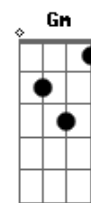

© ukulele-chords.com