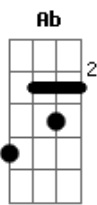

© ukulele-chords.com