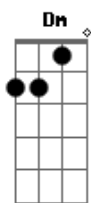

Glee - I'll Stand By You

Tom: Eb

(intro) Bb Dm F Eb

(verso)

Bb Dm
Oh, why look so sad
Tears are in your eyes
Come on and come to me now
Bb Dm
Don't be ashamed to cry
Eb
Let me see you through
Bb F
Cause i've seen the darkside too

(ponte)

Dm Gm
When the night falls on you
Dm Gm
Don't know what to do
Eb
Nothing you confess
F
Can make me love you less

(refrão)

Bb Gm
I'll stand by you, I'll stand by you
Fm
Won't let nobody hurt you
Bb
I'll stand by you

(verso)

Ab Cm
So if you're mad get mad
Db
Don't hold it all inside
Ab Eb
Come on and talk to me now
Ab Cm
Hey what you got to hide
Db
I get angry too
Fm Eb
Well I'm alive like you

(ponte)

Cm Fm

When you're standing at the crossroads

Cm Fm
Don't know which path to choose

Db
Let me come along

Eb
Cause even if you're wrong

(refrão)

Bb Gm
I'll stand by you, I'll stand by you

Fm
Won't let nobody hurt you

Bb
I'll stand by you

Gm
Take me in into your darkest hour

Fm
And I'll never desert you

Bb
I'll stand by you

(solo)

Dm Gm Dm Gm
And when when the night falls on you baby

Eb
You're feeling all alone

F
Won't on your own

(refrão)

Bb Gm
I'll stand by you, I'll stand by you

Fm
Won't let nobody hurt you

Bb
I'll stand by you

Gm
Take me in into your darkest hour

Fm
And I'll never desert you

Bb Gm
I'll stand by you, I'll stand by you

Fm
Won't let nobody hurt you

Bb Gm
I'll stand by you

Bb Gm
I'll stand by you, I'll stand by you

Fm
Won't let nobody hurt you

Acordes

© ukulele-chords.com

© ukulele-chords.com

© ukulele-chords.com

© ukulele-chords.com

© ukulele-chords.com

© ukulele-chords.com

© ukulele-chords.com

© ukulele-chords.com

© ukulele-chords.com