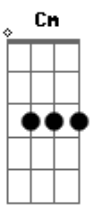

© ukulele-chords.com