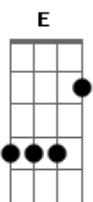

Glee - I Look To You

Tom: E
Intro: E E E E

E E
As I lay me down
E E
Heaven hear me now
A A
Im lost without a cause
A B
After giving it my all
E E
Winter storms have come
E E
And darkened my sun
A A
After all that I've been through
A B
Who on earth can I turn to

E E
I look to you
E E
I look to you
A A
After all my strength is gone
A B
In you I can be strong
E E
I look to you
E E
I look to you Yeah

A A
And when melodies are gone
A B
In you I hear a song
E E E E
I look to you

E E
After losing my breath
E E
There's no more fighting left
A A
Sinking to rise no more
A B
Searching for that open door
E E
And every road that I've taken
E E
Lead to my regret
A A
And I don't know if Im gonna make it
A B
Nothing to do but lift my head

E E
I look to you
E E
I look to you Yeah
A A

And when all my strength is gone
A B
In you I can be strong
E E
I look to you
E E
I look to you Oh yeah
A A
And when melodies are gone
A B
In you I hear a song
Dbm
I look to you

Dbm A
(my levee's have broken, my walls have come)
Coming down on me

B Dbm
(crumbling down on me)

All the rain is falling

Dbm A
(the rain is falling, defeat is calling)

Set me free
B Dbm
(i need you to set me free)
Dbm A
Take me far away from the battle

B
I need you
Shine on me
E E
I look to you
E E
I look to you

A A
After all my strength is gone
A B
In you I can be strong
E E
I look to you
E E
I look to you Yeah

A A
And when melodies are gone
A B
In you I hear a song

E E E E
I look to you
Yeah

E E E E
I look to you
Ooooooh
E
I look to you

Acordes

© ukulele-chords.com