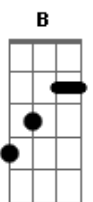

Glee - I Look To You

Tom: E
Intro: E E E E

E E
As I lay me down
E E
Heaven hear me now
A A
Im lost without a cause
A B
After giving it my all
E E
Winter storms have come
E E
And darkened my sun
A A
After all that I've been through
A B
Who on earth can I turn to

E E
I look to you
E E
I look to you
A A
After all my strength is gone
A B
In you I can be strong
E E
I look to you
E E
I look to you Yeah

A A
And when melodies are gone
A B
In you I hear a song
E E E E
I look to you

B
I need you
Shine on me
E E
I look to you
E E
I look to you

A A
After all my strength is gone
A B
In you I can be strong
E E
I look to you
E E
I look to you Yeah

A A
And when melodies are gone
A B
In you I hear a song

E E E E
I look to you
Yeah

E E E E
I look to you
Ooooooh
E
I look to you

Acordes

© ukulele-chords.com

© ukulele-chords.com

© ukulele-chords.com

© ukulele-chords.com