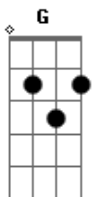

Glee - Hello, Goodbye

Tom: C

C
hello, hello, hello...

C
go, go, go... (solo)

F C
You say yes, I say no,
G Am G
You say stop, but I say go, go, go. Oh no
G7 Dm C
You say goodbye and I say hello, hello, hello.
F D C
I don't know why you say goodbye, I say hello, hello, hello.
F D C
I don't know why you say goodbye, I say hello.

F C
I say high, you say low,
G Am G
You say why, and I say I don't know. Oh no.

G7 Dm C
You say goodbye and I say hello, hello, hello.
F D C
I don't know why you say goodbye, I say hello, hello, hello.
F D C

C
Hello
E Gb F C
Hella, hebba helloa (repete)

Acordes

ukulele-chords.com

ukulele-chords.com

ukulele-chords.com

ukulele-chords.com

ukulele-chords.com

ukulele-chords.com