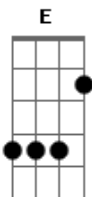

ukulele-chords.com