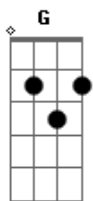

Glee - Don't Stop Believing

Tom: G

(intro 2x) G D Em C

G D Em C
Just a small town girl living in a lonely world
G D Bm C
She took the midnight train going anywhere

G D Em C
Just a city boy born and raised in south Detroit
G D Bm C
He took the midnight train going anywhere

G D Em C
A singer in a smoky room a smell of wine and cheap perfume
G D Bm C
For a smile they can share the night it goes on and on and on
and on

C G
Strangers waiting up and down the boulevard

C G
Their shadows searching in the night

C G
Streetlight people living just to find emotion

C D G D Em C
Hiding somewhere in the night

C D Em C
Working hard to get my fill everybody wants a thrill
G D Bm C

Paying anything to roll the dice just one more time

G D Em C
Some will win some will lose some were born to sing the blues

G D Bm C
Oh the movie never ends; it goes on and on and on and on

C G
Strangers waiting up and down the boulevard

C G
Their shadows searching in the night

C G
Streetlight people living just to find emotion

C D G D Em C
Hiding somewhere in the night

G D Em C
Don't stop believing hold on to the feeling

G D Em C
Streetlight people

G D Em C
Don't stop believing hold on to the feeling

G D Em C
Streetlight people

G D Em C
Don't stop believing hold on to the feeling

G D Em C
Streetlight people

G G
Don't stop

Acordes

© ukulele-chords.com