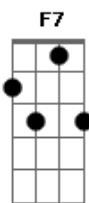

Glee - Deck The Rooftop

Tom: D

D A D
Fa la la la, ooh oh oh (4x)

D
Deck the halls with boughs of holly,

G D A D
Fa la la la la, la la la la

D
Tis the season to be jolly,

G D A D
Fa la la la la, la la la la

A D
Don we now our gay apparel,

D Bm E7 A
Fa la la la la la, la la la la

D
Troll the ancient Yuletide carol,

G D D A D
Fa la la la la, la la la la

D
Up on the rooftop, reindeer paws

G D A
Out jumps good ol' Santa Claus

D
Down through the chimney with lots of toys

G D A7 D
All for the little ones, Christmas joys

G D
Ho, Ho, Ho! Who wouldn't go?

A7 D
Ho, Ho, Ho! Who wouldn't go?

D G
Up on the rooftop click, click, click.

D A7 D
Down through the chimney with good Saint Nick

D A D
Deck the halls he's up on the rooftop (3x)

D A
La la la la, la la la la

D
First comes the stocking of little Nell,

G D A
O dear Santa, fill it well;

D
Give her a dolly that laughs and cries,

G D A7 D
One that will open and shut her eyes

A D

Don we now our gay apparel,
D Bm E7 A

Fa la la la la la, la la la la

D
Troll the ancient Yuletide carol,

G D D A D
Fa la la la la, la la la la

E B E
Deck the halls he's up on the rooftop (3x)

E B
La la la la, la la la la

E B E
Up on the rooftop, ooh oh oh (4x)

E
See the blazing Yule before us,

A E B E
Fa la la la la, la la la la

B E
Strike the harp and join the chorus,

E Am F7 B
Fa la la la la la, la la la la

E
Follow me in merry measure,

A E B E
Fa la la la la, la la la la

E
Sing we joyous all together,

A E B E
Fa la la la la, la la la la

A E
Ho, Ho, Ho! Who wouldn't go?

B7 E
Ho, Ho, Ho! Who wouldn't go?

E A
Up on the rooftop, click, click, click.

E B7 E
Down through the chimney with good Saint Nick

E
Deck the halls with boughs of holly,

A E B E
Fa la la la la, la la la la

E
Tis the season to be jolly,

E (Capo 2)
Hear the bells of Christmas calling

E (Capo 4)
Deck the halls with boughs of holly

A E B E
Fa la la la la la la la la

Acordes

© ukulele-chords.com

© ukulele-chords.com

© ukulele-chords.com

© ukulele-chords.com

© ukulele-chords.com