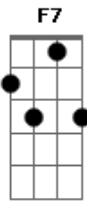

Glee - Deck The Rooftop

Tom: D

D A D
Fa la la la, ooh oh oh (4x)

D
Deck the halls with boughs of holly,

G D A D
Fa la la la la, la la la la

D
Tis the season to be jolly,

G D A D
Fa la la la la, la la la la

A D
Don we now our gay apparel,

D Bm E7 A
Fa la la la la la, la la la la

D
Troll the ancient Yuletide carol,

G D D A D
Fa la la la la, la la la la

D
Up on the rooftop, reindeer paws

G D A
Out jumps good ol' Santa Claus

D
Down through the chimney with lots of toys

G D A7 D
All for the little ones, Christmas joys

G D
Ho, Ho, Ho! Who wouldn't go?

A7 D
Ho, Ho, Ho! Who wouldn't go?

D G
Up on the rooftop click, click, click.

D A7 D
Down through the chimney with good Saint Nick

D A D
Deck the halls he's up on the rooftop (3x)

D A
La la la la, la la la la

D
First comes the stocking of little Nell,

G D A
O dear Santa, fill it well;

D
Give her a dolly that laughs and cries,

G D A7 D
One that will open and shut her eyes

A D

Don we now our gay apparel,
D Bm E7 A

Fa la la la la la, la la la la

D
Troll the ancient Yuletide carol,

G D D A D
Fa la la la la, la la la la

E B E
Deck the halls he's up on the rooftop (3x)

E B
La la la la, la la la la

E B E
Up on the rooftop, ooh oh oh (4x)

E
See the blazing Yule before us,

A E B E
Fa la la la la, la la la la

B E
Strike the harp and join the chorus,

E Am F7 B
Fa la la la la la, la la la la

E
Follow me in merry measure,

A E B E
Fa la la la la, la la la la

E
Sing we joyous all together,

A E B E
Fa la la la la, la la la la

A E
Ho, Ho, Ho! Who wouldn't go?

B7 E
Ho, Ho, Ho! Who wouldn't go?

E A
Up on the rooftop, click, click, click.

E B7 E
Down through the chimney with good Saint Nick

E
Deck the halls with boughs of holly,

A E B E
Fa la la la la, la la la la

E
Tis the season to be jolly,

E (Capo 2)
Hear the bells of Christmas calling

E (Capo 4)
Deck the halls with boughs of holly

A E B E
Fa la la la la la la la la

Acordes

© ukulele-chords.com

© ukulele-chords.com

© ukulele-chords.com

© ukulele-chords.com

© ukulele-chords.com