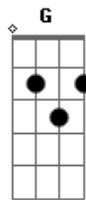

Glee - Deck The Rooftop

Tom: D

D A D
Fa la la la, ooh oh oh (4x)

D
Deck the halls with boughs of holly,

G D A D
Fa la la la la, la la la la

D
Tis the season to be jolly,

G D A D
Fa la la la la, la la la la

A D
Don we now our gay apparel,

A E B E
Fa la la la la, la la la la

E
Sing we joyous all together,

A E B E
Fa la la la la, la la la la

A E
Ho, Ho, Ho! Who wouldn't go?

B7 E
Ho, Ho, Ho! Who wouldn't go?

E A
Up on the rooftop, click, click, click.

E B7 E
Down through the chimney with good Saint Nick

E
Deck the halls with boughs of holly,

A E B E
Fa la la la la, la la la la

E
Tis the season to be jolly,

E (Capo 2)
Hear the bells of Christmas calling

E (Capo 4)
Deck the halls with boughs of holly

A E B E
Fa la la la la la la la la

Acordes

© ukulele-chords.com

© ukulele-chords.com

© ukulele-chords.com

© ukulele-chords.com

© ukulele-chords.com