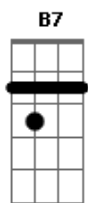

© ukulele-chords.com