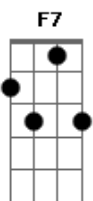

© ukulele-chords.com