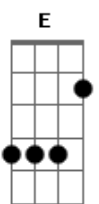

© ukulele-chords.com