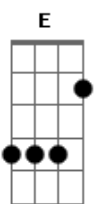

Glee - Crush

Tom: E
Intro: Dbm B Gbm Abm

Dbm
Ahh....
B
Crush
Gbm Abm
Ahh....

Dbm
I see ya blowin' me a kiss
B
It doesn't take a scientist
Gbm Abm
To understand what's going on ba - by
Dbm

If you see something in my eye
B
Let's not over analyze
Gbm Abm
Don't go too deep with it baby

Dbm
So let it be what it'll be
B Gbm Abm
Don't make a fuss and get crazy over you and me
Dbm
Here's what I'll do
I'll play loose
B Gbm Abm
Not like we have a day with destiny

Dbm Gbm
It's just a little crush
A7M Abm7 Gbm B
Not like I faint eve - ry time we touch
Abm Gbm
It's just some little thing
A Abm7 Gbm7
Not like everything I do
B
Depends on you

Dbm
It's raising my adrenaline
B
You're banging on a heart of tin
Gbm Abm
Please don't make too much of it baby
Dbm

You say the word "forevermore"
B
That's not what I'm looking for
Gbm Abm
All I can commit to is "maybe"

Dbm
So let it be what it'll be
B Gbm Abm
Don't make a fuss and get crazy over you and me
Dbm
Here's what I'll do
I'll play loose
B Gbm Abm
Not like we have a day with destiny

Dbm Gbm
It's just a little crush
A7M Abm7 Gbm B
Not like I faint eve - ry time we touch
Abm Gbm
It's just some little thing
A Abm7 Gbm7
Not like everything I do
B
Depends on you
B
Vanilla skies
A B Dbm
White picket fences in your eyes
B Dbm
A vision of you and me

Dbm Gbm
It's just a little crush
A7M Abm7 Gbm B
Not like I faint eve - ry time we touch
Abm Gbm
It's just some little thing
A Abm7 Gbm7
Not like everything I do
B
Depends on you
Dbm Gbm
It's just a little crush
A7M Abm7 Gbm B
Not like I faint eve - ry time we touch
Abm Gbm
It's just some little thing
A Abm7 Gbm7
Not like everything I do
B
Depends on you

Acordes

© ukulele-chords.com

© ukulele-chords.com

© ukulele-chords.com

© ukulele-chords.com

© ukulele-chords.com

© ukulele-chords.com

© ukulele-chords.com

© ukulele-chords.com

© ukulele-chords.com