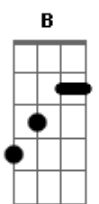

© ukulele-chords.com

© ukulele-chords.com