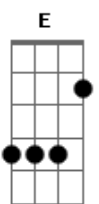

Glee - Crush

Tom: E
Intro: Dbm B Gbm Abm

Dbm
Ahh....
B
Crush
Gbm Abm
Ahh....

Dbm
I see ya blowin' me a kiss
B
It doesn't take a scientist
Gbm Abm
To understand what's going on ba - by
Dbm
If you see something in my eye
B
Let's not over analyze
Gbm Abm
Don't go too deep with it baby

Dbm
So let it be what it'll be
B Gbm Abm
Don't make a fuss and get crazy over you and me
Dbm
Here's what I'll do
I'll play loose
B Gbm Abm
Not like we have a day with destiny

Dbm Gbm
It's just a little crush
A7M Abm7 Gbm B
Not like I faint eve - ry time we touch
Abm Gbm
It's just some little thing
A Abm7 Gbm7
Not like everything I do
B
Depends on you

Dbm
It's raising my adrenaline
B
You're banging on a heart of tin
Gbm Abm
Please don't make too much of it baby
Dbm

You say the word "forevermore"
B
That's not what I'm looking for
Gbm Abm
All I can commit to is "maybe"

Dbm
So let it be what it'll be
B Gbm Abm
Don't make a fuss and get crazy over you and me
Dbm
Here's what I'll do
I'll play loose
B Gbm Abm
Not like we have a day with destiny

Dbm Gbm
It's just a little crush
A7M Abm7 Gbm B
Not like I faint eve - ry time we touch
Abm Gbm
It's just some little thing
A Abm7 Gbm7
Not like everything I do
B
Depends on you
B
Vanilla skies
A B Dbm
White picket fences in your eyes
B Dbm
A vision of you and me

Dbm Gbm
It's just a little crush
A7M Abm7 Gbm B
Not like I faint eve - ry time we touch
Abm Gbm
It's just some little thing
A Abm7 Gbm7
Not like everything I do
B
Depends on you
Dbm Gbm
It's just a little crush
A7M Abm7 Gbm B
Not like I faint eve - ry time we touch
Abm Gbm
It's just some little thing
A Abm7 Gbm7
Not like everything I do
B
Depends on you

Acordes

© ukulele-chords.com

© ukulele-chords.com

© ukulele-chords.com

© ukulele-chords.com

© ukulele-chords.com

© ukulele-chords.com

© ukulele-chords.com

© ukulele-chords.com

© ukulele-chords.com