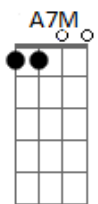

Dbm
So let it be what it'll be
B Gbm Abm
Don't make a fuss and get crazy over you and me
Dbm
Here's what I'll do
I'll play loose
B Gbm Abm
Not like we have a day with destiny

Dbm Gbm
It's just a little crush
A7M Abm7 Gbm B
Not like I faint eve - ry time we touch
Abm Gbm
It's just some little thing
A Abm7 Gbm7
Not like everything I do
B
Depends on you

Dbm
It's raising my adrenaline
B
You're banging on a heart of tin
Gbm Abm
Please don't make too much of it baby
Dbm

You say the word "forevermore"
B
That's not what I'm looking for
Gbm Abm
All I can commit to is "maybe"

Dbm
So let it be what it'll be
B Gbm Abm
Don't make a fuss and get crazy over you and me
Dbm
Here's what I'll do
I'll play loose
B Gbm Abm
Not like we have a day with destiny

Dbm Gbm
It's just a little crush
A7M Abm7 Gbm B
Not like I faint eve - ry time we touch
Abm Gbm
It's just some little thing
A Abm7 Gbm7
Not like everything I do
B
Depends on you
B
Vanilla skies
A B Dbm
White picket fences in your eyes
B Dbm
A vision of you and me

Dbm Gbm
It's just a little crush
A7M Abm7 Gbm B
Not like I faint eve - ry time we touch
Abm Gbm
It's just some little thing
A Abm7 Gbm7
Not like everything I do
B
Depends on you
Dbm Gbm
It's just a little crush
A7M Abm7 Gbm B
Not like I faint eve - ry time we touch
Abm Gbm
It's just some little thing
A Abm7 Gbm7
Not like everything I do
B
Depends on you

Acordes

© ukulele-chords.com