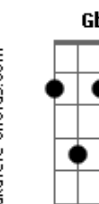

© ukulele-chords.com