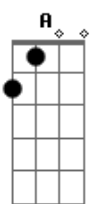

© ukulele-chords.com