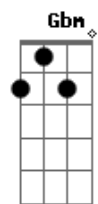

© ukulele-chords.com