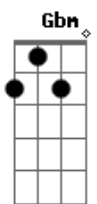

© ukulele-chords.com