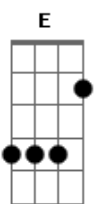

Glee - Crush

Tom: E
Intro: Dbm B Gbm Abm

Dbm
Ahh....
B
Crush
Gbm Abm
Ahh....

Dbm
I see ya blowin' me a kiss
B
It doesn't take a scientist
Gbm Abm
To understand what's going on ba - by
Dbm
If you see something in my eye
B
Let's not over analyze
Gbm Abm
Don't go too deep with it baby

Dbm
So let it be what it'll be
B Gbm Abm
Don't make a fuss and get crazy over you and me
Dbm
Here's what I'll do
I'll play loose
B Gbm Abm
Not like we have a day with destiny

Dbm Gbm
It's just a little crush
A7M Abm7 Gbm B
Not like I faint eve - ry time we touch
Abm Gbm
It's just some little thing
A Abm7 Gbm7
Not like everything I do
B
Depends on you

Dbm
It's raising my adrenaline
B
You're banging on a heart of tin
Gbm Abm
Please don't make too much of it baby
Dbm

You say the word "forevermore"
B
That's not what I'm looking for
Gbm Abm
All I can commit to is "maybe"

Dbm
So let it be what it'll be
B Gbm Abm
Don't make a fuss and get crazy over you and me
Dbm
Here's what I'll do
I'll play loose
B Gbm Abm
Not like we have a day with destiny

Dbm Gbm
It's just a little crush
A7M Abm7 Gbm B
Not like I faint eve - ry time we touch
Abm Gbm
It's just some little thing
A Abm7 Gbm7
Not like everything I do
B
Depends on you
B
Vanilla skies
A B Dbm
White picket fences in your eyes
B Dbm
A vision of you and me

Dbm Gbm
It's just a little crush
A7M Abm7 Gbm B
Not like I faint eve - ry time we touch
Abm Gbm
It's just some little thing
A Abm7 Gbm7
Not like everything I do
B
Depends on you
Dbm Gbm
It's just a little crush
A7M Abm7 Gbm B
Not like I faint eve - ry time we touch
Abm Gbm
It's just some little thing
A Abm7 Gbm7
Not like everything I do
B
Depends on you

Acordes

© ukulele-chords.com

© ukulele-chords.com

© ukulele-chords.com

© ukulele-chords.com

© ukulele-chords.com

© ukulele-chords.com

© ukulele-chords.com

© ukulele-chords.com

© ukulele-chords.com