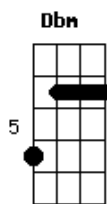

© ukulele-chords.com