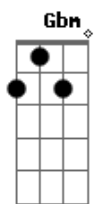

© ukulele-chords.com