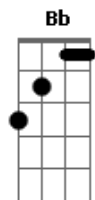

Glee - Crazy / (You Drive Me) Crazy

tom:

Cm (forma dos acordes no tom de Am)

Capostrate na 3ª casa

Intro: Am

Oh!

Ooh, yeah!

Am
Baby, I'm so into you

You've got that something

E Am
What can I do

Am F G C Am
Baby, you spin me around

The Earth is moving

E
But I can't feel

Am
The ground

G Am
Oh, that kind lovin'

Bb F
Turns a man to a slave

G Am
Oh, that kind lovin'

Bb F G
Sends a man right to his grave

You know

C Am F Fm
I'm crazy, crazy, crazy for you, baby

Acordes

© ukulele-chords.com

© ukulele-chords.com

© ukulele-chords.com

© ukulele-chords.com

© ukulele-chords.com

© ukulele-chords.com

© ukulele-chords.com

© ukulele-chords.com

© ukulele-chords.com

C Am F Fm
Crazy, crazy, crazy for you, baby

Am
Tell me you're so into me
Am F E Am
That I'm the only one you will see