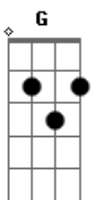

Glee - Crazy / (You Drive Me) Crazy

tom:

Cm (forma dos acordes no tom de Am)

Capostrate na 3ª casa

Intro: Am

Oh!

Ooh, yeah!

Am
Baby, I'm so into you

You've got that something

E Am
What can I do

Am F G C Am
Baby, you spin me around

The Earth is moving

E
But I can't feel

Am
The ground

G Am
Oh, that kind lovin'

Bb F
Turns a man to a slave

G Am
Oh, that kind lovin'

Bb F G
Sends a man right to his grave

You know

C Am F Fm
I'm crazy, crazy, crazy for you, baby

Acordes

© ukulele-chords.com

© ukulele-chords.com

© ukulele-chords.com

© ukulele-chords.com

© ukulele-chords.com

© ukulele-chords.com

© ukulele-chords.com

© ukulele-chords.com

© ukulele-chords.com

C Am F Fm
Crazy, crazy, crazy for you, baby

Am
Tell me you're so into me
Am F E Am
That I'm the only one you will see