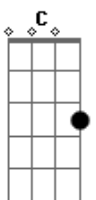

You've got that something

E Am
What can I do

Am F G C Am
Baby, you spin me around

The Earth is moving

E
But I can't feel

Am
The ground

G Am
Oh, that kind lovin'

Bb F
Turns a man to a slave

G Am
Oh, that kind lovin'

Bb F G
Sends a man right to his grave

You know

C Am F Fm
I'm crazy, crazy, crazy for you, baby

Acordes

© ukulele-chords.com

© ukulele-chords.com

© ukulele-chords.com

© ukulele-chords.com

© ukulele-chords.com

© ukulele-chords.com

© ukulele-chords.com

© ukulele-chords.com

© ukulele-chords.com

C Am F Fm
Crazy, crazy, crazy for you, baby

Am
Tell me you're so into me
Am F E Am
That I'm the only one you will see