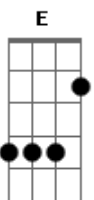

Glee - Crazy / (You Drive Me) Crazy

tom:

Cm (forma dos acordes no tom de Am)

Capostrate na 3ª casa

Intro: Am

Oh!

Ooh, yeah!

Am
Baby, I'm so into you

You've got that something

E Am
What can I do

Am F G C Am
Baby, you spin me around

The Earth is moving

E
But I can't feel

Am
The ground

G Am
Oh, that kind lovin'

Bb F
Turns a man to a slave

G Am
Oh, that kind lovin'

Bb F G
Sends a man right to his grave

You know

C Am F Fm
I'm crazy, crazy, crazy for you, baby

Acordes

© ukulele-chords.com

© ukulele-chords.com

© ukulele-chords.com

© ukulele-chords.com

© ukulele-chords.com

© ukulele-chords.com

© ukulele-chords.com

© ukulele-chords.com

© ukulele-chords.com

C Am F Fm
Crazy, crazy, crazy for you, baby

Am
Tell me you're so into me
Am F E Am
That I'm the only one you will see