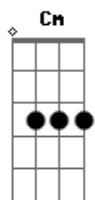

Glee - Crazy / (You Drive Me) Crazy

tom:

Cm (forma dos acordes no tom de Am)

Capostrate na 3ª casa

Intro: Am

Oh!

Ooh, yeah!

Am
Baby, I'm so into you

You've got that something

E Am
What can I do

Am F G C Am
Baby, you spin me around

The Earth is moving

E
But I can't feel

Am
The ground

G Am
Oh, that kind lovin'

Bb F
Turns a man to a slave

G Am
Oh, that kind lovin'

Bb F G
Sends a man right to his grave

You know

C Am F Fm
I'm crazy, crazy, crazy for you, baby

Acordes

© ukulele-chords.com

© ukulele-chords.com

© ukulele-chords.com

© ukulele-chords.com

© ukulele-chords.com

© ukulele-chords.com

© ukulele-chords.com

© ukulele-chords.com

© ukulele-chords.com

C Am F Fm
Crazy, crazy, crazy for you, baby

Am
Tell me you're so into me
Am F E Am
That I'm the only one you will see