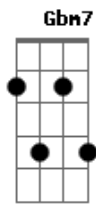

© ukulele-chords.com