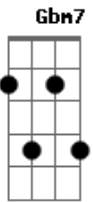

Glee - Cherish

Tom: D
Intro: D C

D **Em7** **C**
Cherish is the word I use to describe
D **Em7** **C** **Em7** **A7**
All the feeling that I have hiding here for you inside
Gbm7 **G**
You don't know how many times I've wished that I had told you
Gbm7 **G**
You don't know how many times I've wished that I could hold you
Gbm7
You don't know how many times I've wished that I could
G **Gbm7** **Em7**
Mold you into someone who could
G
Cherish the thought

D **G**
Cherish the thought

Em7 **A**
Of always having you here by my side, oh baby
D **G** **Em7** **A**
Cherish the joy you keep bringing it into my life
D **G**
Oh cherish your strenght

Em7 **A**
You got the to power to make me feel good, oh baby
D **G** **Em7** **A**
Perish the thought of ever leaving never would

Gbm7 **G**
You don't know how many times I've wished that I had told you
Gbm7 **G**
You don't know how many times I've wished that I could hold you
Gbm7
You don't know how many times I've wished that I could
G **Gbm7** **Em7**
Mold you into someone who could

G **G** **G** **A7sus4** **A7** **A**
cherish me as much as I cherish you

D **G**
Cherish the thought

Gbm7
Uuuhhhmmm

Acordes

© ukulele-chords.com

© ukulele-chords.com

© ukulele-chords.com

© ukulele-chords.com