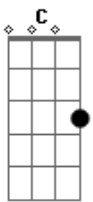

© ukulele-chords.com