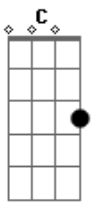

Glee - Cherish

Tom: D
Intro: D C

D **Em7** **C**
Cherish is the word I use to describe
D **Em7** **C** **Em7** **A7**
All the feeling that I have hiding here for you inside
Gbm7 **G**
You don't know how many times I've wished that I had told you
Gbm7 **G**
You don't know how many times I've wished that I could hold you
Gbm7
You don't know how many times I've wished that I could
G **Gbm7** **Em7**
Mold you into someone who could
G
Cherish the thought

D **G**
Cherish the thought

Em7 **A**
Of always having you here by my side, oh baby
D **G** **Em7** **A**
Cherish the joy you keep bringing it into my life
D **G**
Oh cherish your strenght

Em7 **A**
You got the to power to make me feel good, oh baby
D **G** **Em7** **A**
Perish the thought of ever leaving never would

Gbm7 **G**
You don't know how many times I've wished that I had told you
Gbm7 **G**
You don't know how many times I've wished that I could hold you
Gbm7
You don't know how many times I've wished that I could
G **Gbm7** **Em7**
Mold you into someone who could

G **G** **G** **A7sus4** **A7** **A**
cherish me as much as I cherish you

D **G**
Cherish the thought

Gbm7
Uuuhhhmmm

Acordes

© ukulele-chords.com

© ukulele-chords.com

© ukulele-chords.com

© ukulele-chords.com