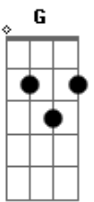

© ukulele-chords.com