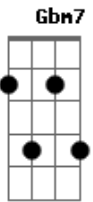

Glee - Cherish

Tom: D
Intro: D C

D **Em7** **C**
Cherish is the word I use to describe
D **Em7** **C** **Em7** **A7**
All the feeling that I have hiding here for you inside
Gbm7 **G**
You don't know how many times I've wished that I had told you
Gbm7 **G**
You don't know how many times I've wished that I could hold you
Gbm7
You don't know how many times I've wished that I could
G **Gbm7** **Em7**
Mold you into someone who could
G
Cherish the thought

D **G**
Cherish the thought
Em7 **A**
Of always having you here by my side, oh baby
D **G** **Em7** **A**
Cherish the joy you keep bringing it into my life
D **G**
Oh cherish your strenght

Em7 **A**
You got the to power to make me feel good, oh baby
D **G** **Em7** **A**
Perish the thought of ever leaving never would

Gbm7 **G**
You don't know how many times I've wished that I had told you
Gbm7 **G**
You don't know how many times I've wished that I could hold you
Gbm7
You don't know how many times I've wished that I could
G **Gbm7** **Em7**
Mold you into someone who could

G **G** **G** **A7sus4** **A7** **A**
cherish me as much as I cherish you

D **G**
Cherish the thought
Gbm7
Uuuhhhmmm

Acordes

© ukulele-chords.com

© ukulele-chords.com

© ukulele-chords.com

© ukulele-chords.com