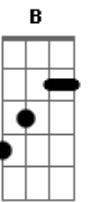

© ukulele-chords.com