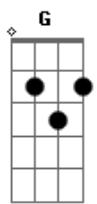

© ukulele-chords.com