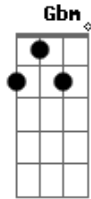

D
 But to wait for you, is all I can do and that's what I've got to face

G A
 Take a good look at me now, cos I'll still be standing here

Em C
 And you coming back to me is against all odds
 Am D D
 It's the chance I've gotta take

Am
 Take a look at me now
 G
 Now

Acordes

© ukulele-chords.com

© ukulele-chords.com

© ukulele-chords.com

© ukulele-chords.com

© ukulele-chords.com

© ukulele-chords.com