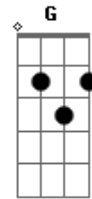

D
 But to wait for you, is all I can do and that's what I've got to face

G A
 Take a good look at me now, cos I'll still be standing here

Em C
 And you coming back to me is against all odds
 Am D D
 It's the chance I've gotta take

Am
 Take a look at me now
 G
 Now

Acordes

© ukulele-chords.com

© ukulele-chords.com

© ukulele-chords.com

© ukulele-chords.com

© ukulele-chords.com

© ukulele-chords.com