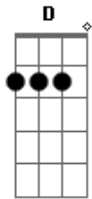

Glee - Against All Odds (Take a Look At Me Now)

tom:
F (forma dos acordes no tom de C)
Capotraste na 5ª casa
Intro:

Em Gbm G
Am
How can I just let you walk away, just let you leave without a trace
C D Bm Em
When I stand here taking every breath with you, ooh
Am D D
You're the only one who really knew me at all

Em Gbm
How can you just walk away from me
G Am
When all I can do is watch you leave
C D Bm
Em
Cos we've shared the laughter and the pain and even shared the tears
Am D D
You're the only one who really knew me at all

[Refrão]

G A
So take a look at me now, oh there's just an empty space
Em C
And there's nothing left here to remind me
Am D
Just the memory of your face

G A
Ooh take a look at me now, well there's just an empty space
Em C Am
D D

And you coming back to me is against the odds and that's what I've got to face

Em Gbm
I wish I could just make you turn around
G Am
Turn around and see me cry
C D
There's so much I need to say to you
Bm Em
So many reasons why
Am D D
You're the only one who really knew me at all

[Refrão]

G A
So take a look at me now, well there's just an empty space
Em C Am

D
And there's nothing left here to remind me, just the memory of your face

G A
Now take a look at me now, cos there's just an empty space
Em C Am

D
But to wait for you, is all I can do and that's what I've got to face

G A
Take a good look at me now, cos I'll still be standing here

Em C
And you coming back to me is against all odds
Am D D
It's the chance I've gotta take

Am
Take a look at me now
G
Now

Acordes