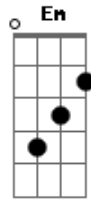

Glee - Against All Odds (Take a Look At Me Now)

tom:
 F (forma dos acordes no tom de C)
 Capotraste na 5ª casa
 Intro:

Em Gbm G
 Am
 How can I just let you walk away, just let you leave without a trace
 C D Bm Em
 When I stand here taking every breath with you, ooh
 Am D D
 You're the only one who really knew me at all

Em Gbm
 How can you just walk away from me
 G Am
 When all I can do is watch you leave
 C D Bm
 Em
 Cos we've shared the laughter and the pain and even shared the tears
 Am D D
 You're the only one who really knew me at all

D
 But to wait for you, is all I can do and that's what I've got to face

G A
 Take a good look at me now, cos I'll still be standing here

Em C
 And you coming back to me is against all odds
 Am D D
 It's the chance I've gotta take

Am
 Take a look at me now
 G
 Now

Acordes

© ukulele-chords.com

© ukulele-chords.com

© ukulele-chords.com

© ukulele-chords.com

© ukulele-chords.com

© ukulele-chords.com