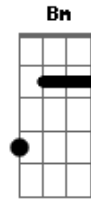

© ukulele-chords.com