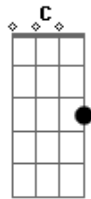

Em Gbm
 How can you just walk away from me
 G Am
 When all I can do is watch you leave
 C D Bm
 Em
 Cos we've shared the laughter and the pain and even shared the tears
 Am D D
 You're the only one who really knew me at all

D
 But to wait for you, is all I can do and that's what I've got to face

G A
 Take a good look at me now, cos I'll still be standing here

Em C
 And you coming back to me is against all odds
 Am D D
 It's the chance I've gotta take

Am
 Take a look at me now
 G
 Now

Acordes

© ukulele-chords.com

© ukulele-chords.com

© ukulele-chords.com

© ukulele-chords.com

© ukulele-chords.com

© ukulele-chords.com