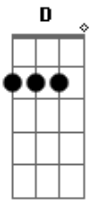

Chorus:
G Em

Now I don't feel so all alone in the cold
Wondering where I'm going today
For a snowflake fell and it felt like a kiss
Now I'm okay

Bridge:
G Em C G
Em C G
C Em G
Em C D

Chorus (3x):
Now I don't feel so all alone in the cold
Wondering where I'm going today
For a snowflake fell and it felt like a kiss
Now I'm okay

(For a snowflake fell and it felt like a kiss
Now I'm okay)

Outro: G G C D

Acordes

© ukulele-chords.com

© ukulele-chords.com

© ukulele-chords.com

© ukulele-chords.com