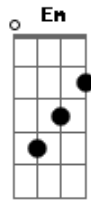

Glasvegas - A Snowflake Fell (And It Felt Like A Kiss)

Tom: G
Intro: G G C D

Verse:
The breeze, from the graveyard keeps murmuring death
Too much time harbours thoughts in heads
Now I'm compelled to care About my future going nowhere

Chorus:
As I stand here all alone in the cold
Wondering where I'm going today
Then a snowflake fell and it felt like a kiss
Now I'm okay

Verse:
The ringing from the bells keeps screaming out love
As snow fell from heavens above
Directionless no more, Emptiness no more

Chorus:
G Em

Now I don't feel so all alone in the cold
Wondering where I'm going today
For a snowflake fell and it felt like a kiss
Now I'm okay

Bridge:
G Em C G
Em C G
C Em G
Em C D

Chorus (3x):
Now I don't feel so all alone in the cold
Wondering where I'm going today
For a snowflake fell and it felt like a kiss
Now I'm okay

(For a snowflake fell and it felt like a kiss
Now I'm okay)

Outro: G G C D

Acordes

© ukulele-chords.com

© ukulele-chords.com

© ukulele-chords.com

© ukulele-chords.com