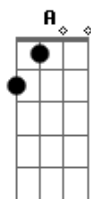

© ukulele-chords.com