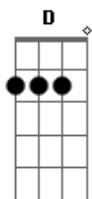

Bm A
He's got a gold Camaro
G D
He said over the payphone
Bm A
I try to keep my cool but
G D
My life turns in slow motion

G Gb
Bye bye baby blue
Bm A
I wish you could see the wicked truth
G Gb
Caught up in a rush it's killing you
Bm A
Screaming at the sun you blow into
G Gb
Curled up in a grip when we were us
Bm A
Fingers in a fist like you might run
G Gb
I settle for a ghost I never knew
Bm A
Super paradise I held on to
G
But I settle for a ghost

Bm A
When I was from n.o.l.a no one

G D
Left to be a rock and roll star
Bm A
He'd stay and treat his lady
G D
Give everything to his new baby

Bm A
I miss him don't you blame me
G D
That boy went stone cold crazy
Bm A
Caught up in camera lust he's
G D
Chasing that pappy pipe dreams
(Bm A G D)
(Bm A G D)
(Gb G)
(Gb G)

Gb
I know you don't but I
G Gb
I know you don't but I still try

My thunder shook him down
G Bm
My thunder came and shook him down

That girl is gone but I
Gb G
That girl is gone but I still try
I think it's over now
Gb Bm
The bullet hit but maybe not

I feel so fucking numb
Gb G
It hits my head and I feel numb
My body's looking wrong
Gb
My body's looking wrong
My body's looking wrong

G Gb
Bye bye baby blue
Bm A
I wish you could see the wicked truth
G Gb
Caught up in a rush it's killing you
Bm A
Screaming at the sun you blow into
G Gb
Curled up in a grip when we were us
Bm A
Fingers in a fist like you might run
G Gb
I settle for a ghost I never knew
Bm A
Super paradise I held on to
G
But I settle for a ghost

[Final] G Gb Bm A

Acordes