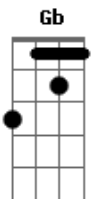

© ukulele-chords.com