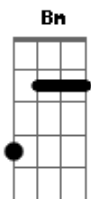

© ukulele-chords.com