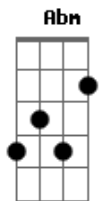

Glass Animals - Take a Slice

tom:

Intro: B Abm B Abm
B Abm A Abm

[Tab - Intro]

Parte 1 de 2

Parte 2 de 2

[Primeira Parte]

B Abm B Abm
I don't ever wanna pick a slice
B Abm A Abm
One is pretty but the other lies
B Abm
Chewing on a fat smoke
B Abm
No filter but you're puffing
B Abm
Suckin' on a slim vogue
A Abm
Dark fingernail polish

[Segunda Parte]

B Abm B Abm
I'm the treasure baby I'm the prize
B Abm A Abm
Cut me rails of that fresh cherry pie
B Abm
Shitty old pistola
B Abm
Shot a bullet thru my wallet
B Abm
Gonna go to Pensacola
A Abm
Gonna fuck my way through college

[Refrão]

B Bb
You've gone with the thick rims
A Ab
Big look with the lip ring and things
B Bb
Wake me when the bell rings
A Ab
I'm gonna sleep 'cos you live

In my day dreams

B Bb

Acordes

© ukulele-chords.com

© ukulele-chords.com

© ukulele-chords.com

© ukulele-chords.com

© ukulele-chords.com

You've gone with the thick rims
A Ab
Big look with the lip ring and things
B Bb
Wake me when the bell rings
A Ab
I'm gonna sleep 'cos you live