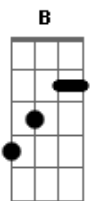

[Segunda Parte]

B Abm B Abm
I'm the treasure baby I'm the prize
B Abm A Abm
Cut me rails of that fresh cherry pie
B Abm
Shitty old pistola
B Abm
Shot a bullet thru my wallet
B Abm
Gonna go to Pensacola
A Abm
Gonna fuck my way through college

[Refrão]

B Bb
You've gone with the thick rims
A Ab
Big look with the lip ring and things
B Bb
Wake me when the bell rings
A Ab
I'm gonna sleep 'cos you live

In my day dreams

B Bb

Acordes

© ukulele-chords.com

© ukulele-chords.com

© ukulele-chords.com

© ukulele-chords.com

© ukulele-chords.com

You've gone with the thick rims
A Ab
Big look with the lip ring and things
B Bb
Wake me when the bell rings
A Ab
I'm gonna sleep 'cos you live