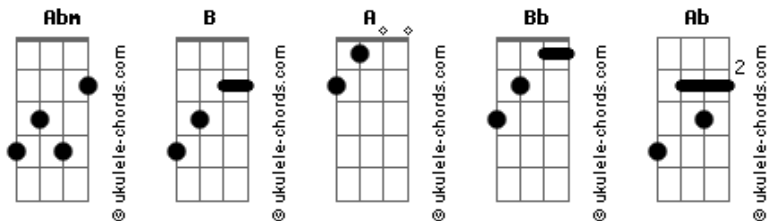

# Glass Animals - Take a Slice

tom:

Intro: B Abm B Abm  
B Abm A Abm

[Tab - Intro]

Parte 1 de 2

Parte 2 de 2

[Primeira Parte]

B Abm B Abm  
I don't ever wanna pick a slice  
B Abm A Abm  
One is pretty but the other lies  
B Abm  
Chewing on a fat smoke  
B Abm  
No filter but you're puffing  
B Abm  
Suckin' on a slim vogue  
A Abm  
Dark fingernail polish

[Segunda Parte]

B Abm B Abm  
I'm the treasure baby I'm the prize  
B Abm A Abm  
Cut me rails of that fresh cherry pie  
B Abm  
Shitty old pistola  
B Abm  
Shot a bullet thru my wallet  
B Abm  
Gonna go to Pensacola  
A Abm  
Gonna fuck my way through college

[Refrão]

B Bb  
You've gone with the thick rims  
A Abm  
Big look with the lip ring and things  
B Bb  
Wake me when the bell rings  
A Abm  
I'm gonna sleep 'cos you live

In my day dreams

B Bb

## Acordes

You've gone with the thick rims  
A Abm  
Big look with the lip ring and things  
B Bb  
Wake me when the bell rings  
A Abm  
I'm gonna sleep 'cos you live

In my day dreams

[Tab - solo]

Parte 1 de 5