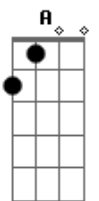

[Segunda Parte]

B Abm B Abm
I'm the treasure baby I'm the prize
B Abm A Abm
Cut me rails of that fresh cherry pie
B Abm
Shitty old pistola
B Abm
Shot a bullet thru my wallet
B Abm
Gonna go to Pensacola
A Abm
Gonna fuck my way through college

[Refrão]

B Bb
You've gone with the thick rims
A Ab
Big look with the lip ring and things
B Bb
Wake me when the bell rings
A Ab
I'm gonna sleep 'cos you live

In my day dreams

B Bb

Acordes

© ukulele-chords.com

© ukulele-chords.com

© ukulele-chords.com

© ukulele-chords.com

© ukulele-chords.com

You've gone with the thick rims
A Ab
Big look with the lip ring and things
B Bb
Wake me when the bell rings
A Ab
I'm gonna sleep 'cos you live