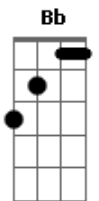

Glass Animals - Take a Slice

tom:

Intro: B Abm B Abm
B Abm A Abm

[Tab - Intro]

Parte 1 de 2

Parte 2 de 2

[Primeira Parte]

B Abm B Abm
I don't ever wanna pick a slice
B Abm A Abm
One is pretty but the other lies
B Abm
Chewing on a fat smoke
B Abm
No filter but you're puffing
B Abm
Suckin' on a slim vogue
A Abm
Dark fingernail polish

[Segunda Parte]

B Abm B Abm
I'm the treasure baby I'm the prize
B Abm A Abm
Cut me rails of that fresh cherry pie
B Abm
Shitty old pistola
B Abm
Shot a bullet thru my wallet
B Abm
Gonna go to Pensacola
A Abm
Gonna fuck my way through college

[Refrão]

B Bb
You've gone with the thick rims
A Ab
Big look with the lip ring and things
B Bb
Wake me when the bell rings
A Ab
I'm gonna sleep 'cos you live

In my day dreams

B Bb

Acordes

© ukulele-chords.com

© ukulele-chords.com

© ukulele-chords.com

© ukulele-chords.com

© ukulele-chords.com

You've gone with the thick rims
A Ab
Big look with the lip ring and things
B Bb
Wake me when the bell rings
A Ab
I'm gonna sleep 'cos you live