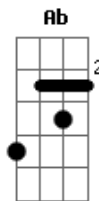

[Segunda Parte]

B Abm B Abm
I'm the treasure baby I'm the prize
B Abm A Abm
Cut me rails of that fresh cherry pie
B Abm
Shitty old pistola
B Abm
Shot a bullet thru my wallet
B Abm
Gonna go to Pensacola
A Abm
Gonna fuck my way through college

[Refrão]

B Bb
You've gone with the thick rims
A Ab
Big look with the lip ring and things
B Bb
Wake me when the bell rings
A Ab
I'm gonna sleep 'cos you live

In my day dreams

B Bb

Acordes

© ukulele-chords.com

© ukulele-chords.com

© ukulele-chords.com

© ukulele-chords.com

© ukulele-chords.com

You've gone with the thick rims
A Ab
Big look with the lip ring and things
B Bb
Wake me when the bell rings
A Ab
I'm gonna sleep 'cos you live