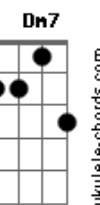

© ukulele-chords.com