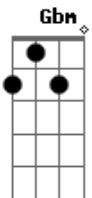

© ukulele-chords.com