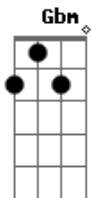

© ukulele-chords.com