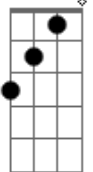

Girl In Red - Midnight Love

tom:

Intro: **Bb7M** **F7M** **Bb7M** **F7M**

Bb7M
I know I don't want to
Be the one that you run to
Am
When you got nowhere else to go

When you need some love
Bb7M
I know I'm the last one

You try to call
Am
But I always give in
A **Bb7M**
To give you it all

I can't be your midnight love **Am** **F7M**
Bb7M **Am**
When your silver is my gold
Bb7M
In this light

Am **C**
I swear I'm blind
Bb7M
In this light **F7M** **F**
I swear you're mine

Bb7M
I hope that the right time
Bb
One day arrives
Am
So I'll be willing **Bb**
To let this die
Bb7M
Able to look you

Right in the eyes

Am
And say I'm not
Am7 **Bb7M**
Your consolation prize

I can't be your midnight love **F7M** **Bb7M**
When your silver is my gold **F7M** **Bb7M**

In this light **F7M** **Am** **Am7** **Bb7M**
I swear I'm blind

In this light **F7M**
I swear you're mine

(**Bb7M** **Am** **Bb7M** **Am**)
(**Bb7M** **Am** **Bb7M** **Am** **F7M**)

Bb7M
I can't be your second best
C **Am** **Bb7M**
Close but not your favorite

I keep going back for more
F **Am** **Bb7M**
Where there's nothing from before

F7M **Am** **Bb7M**
I can't be your midnight love
Am
When your silver is my gold

Bb7M
I can't be your second best
Am
Close but not your favorite
Bb7M
I keep going back for more
F7M **Am** **Dm**
Where there's nothing from before

(**Cm** **Am**)

Acordes

Bb7M