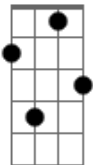

© ukulele-chords.com

F7M