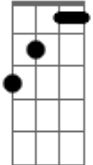

© ukulele-chords.com

Bb