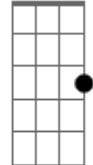

© ukulele-chords.com

C