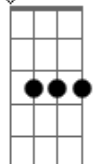

© ukulele-chords.com

Cm