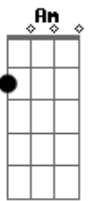

G D
Take me in your arms now baby
Am D
Hold me like you'll never me
G D
I know you don't have it easy
Am D
You'll get through it if you're with me

Acordes

© ukulele-chords.com

© ukulele-chords.com

© ukulele-chords.com