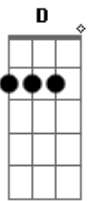

Girl In Red - Eleanor And Park (feat. Beabadoobee)

tom:

G
The morning bus rides
Am Bm
Your face makes me want to smile
G Bm
Park, wait for me outside
Am Bm
So you can see what's inside my mind

G Bm
I'll bring you comics to make ou laugh
Am Bm
On days where you feel kinda sad
G Bm
I want you to feel adored
Am Bm
Oh my God I love your voice

G D
Take me in your arms now baby
Am D
Hold me like you'll never me
G D
I know you don't have it easy
Am D
You'll get through it if you're with me

Acordes

© ukulele-chords.com

© ukulele-chords.com

© ukulele-chords.com