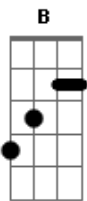

Ginger Jamie - Goodbye to Love

tom:

Intro: B E Abm Gb

B
I'm moving on
E
But I'm not letting go
Abm
Gb
Of all our memories

B
And I can't sleep
E
Cause even though you're far away
Abm
Gb
You're still in my dreams

B
We need to fix this
E
No we can't just say it's done
Abm
Gb
Cause when you say it's over, it's only just begun

B
Look at the stars up in the sky
E
Look into the clouds above
Abm
Gb
Just listen to your heart, you can't say goodbye to love
Abm Gb
You can't say goodbye to love

B
The distance hurts
E
It's so hard to move away
Abm
Gb
From the one thing I love

B
And it's killing me
E
To know that you're moving on
Abm
Gb
And I'm still stuck

B
But we need to fix this
E
No we can't just say it's done
Abm
Gb
Cause when you say it's over, it's only just begun

B
Look at the stars up in the sky
E
Look into the clouds above
Abm
Gb
Just listen to your heart, you can't say goodbye to love
B E
Abm Gb
You can't say goodbye to love

B
'Cause you left me broken
E
And now I can't think straight
Abm
Gb
And every time I hear your name, it drives me insane

B E B
Don't wanna move on
E
I need you in my life
Abm
Gb
Cause without you
I don't think that I'll survive
[Solo] B E Abm Gb

B E Abm Gb
You can't say goodbye to love

Acordes