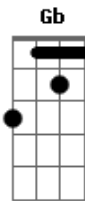

© ukulele-chords.com