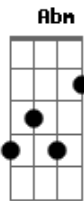

B
Look at the stars up in the sky
E
Look into the clouds above
Abm
Gb
Just listen to your heart, you can't say goodbye to love
B E
Abm Gb
You can't say goodbye to love

B
'Cause you left me broken
E
And now I can't think straight
Abm
Gb
And every time I hear your name, it drives me insane

B E B
Don't wanna move on
E
I need you in my life
Abm
Gb
Cause without you
I don't think that I'll survive
[Solo] B E Abm Gb

B E Abm Gb
You can't say goodbye to love

Acordes

© ukulele-chords.com

© ukulele-chords.com