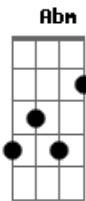

B
Look at the stars up in the sky
E
Look into the clouds above
Abm
Gb
Just listen to your heart, you can't say goodbye to love
B E
Abm Gb
You can't say goodbye to love

B
'Cause you left me broken
E
And now I can't think straight
Abm
Gb
And every time I hear your name, it drives me insane

B E B
Don't wanna move on
E
I need you in my life
Abm
Gb
Cause without you
I don't think that I'll survive
[Solo] B E Abm Gb

B E Abm Gb
You can't say goodbye to love

Acordes

© ukulele-chords.com

© ukulele-chords.com