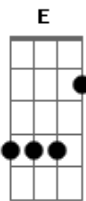

B
The distance hurts
E
It's so hard to move away
Abm
Gb
From the one thing I love

B
And it's killing me
E
To know that you're moving on
Abm
Gb
And I'm still stuck

B
But we need to fix this
E
No we can't just say it's done
Abm
Gb
Cause when you say it's over, it's only just begun

B
Look at the stars up in the sky
E
Look into the clouds above
Abm
Gb
Just listen to your heart, you can't say goodbye to love
B E
Abm Gb
You can't say goodbye to love

B
'Cause you left me broken
E
And now I can't think straight
Abm
Gb
And every time I hear your name, it drives me insane

B E B
Don't wanna move on
E
I need you in my life
Abm
Gb
Cause without you
I don't think that I'll survive
[Solo] B E Abm Gb

B E Abm Gb
You can't say goodbye to love

Acordes

© ukulele-chords.com

© ukulele-chords.com