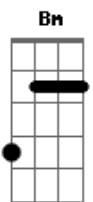

© ukulele-chords.com