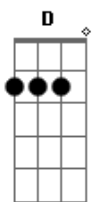

© ukulele-chords.com