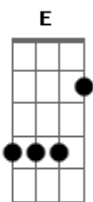

© ukulele-chords.com