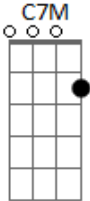

A7 D7
Só pra cantar,
G7M E7
Só pra tocar,
A7 Ab7
Só pra lembrar
G Db7
Você e eu.

Acordes

© ukulele-chords.com

© ukulele-chords.com

© ukulele-chords.com

© ukulele-chords.com

© ukulele-chords.com

© ukulele-chords.com