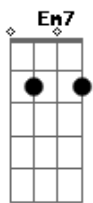

© ukulele-chords.com