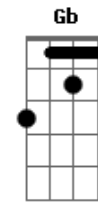

© ukulele-chords.com