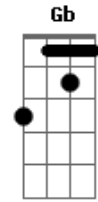

© ukulele-chords.com