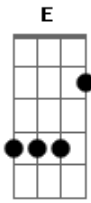

Gilberto Gil - Goodbye, My Girl

tom:
C
Keep on sleeping, girl, it's dawning
C F G
I'll be leaving soon
C F G
When you wake up in the morning
C F G
I won't be with you
C F
Good-bye
G C F

Please, don't cry
G E
We should try
A D
To get together one more time
F G C
So catch a train and you can make the next town
E Am
To see the show
A D
I will be singing one more time
F G C
And yours will be the only face in the front row
Dm Em
Good-bye, my girl

Acordes

© ukulele-chords.com

© ukulele-chords.com

© ukulele-chords.com

© ukulele-chords.com

© ukulele-chords.com

© ukulele-chords.com

© ukulele-chords.com

© ukulele-chords.com

© ukulele-chords.com