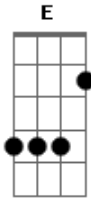

# Gilberto Gil - Goodbye, My Girl

tom:  
 C  
 Keep on sleeping, girl, it's dawning  
 C F G  
 I'll be leaving soon  
 C F G  
 When you wake up in the morning  
 C F G  
 I won't be with you  
 C F  
 Good-bye  
 G C F

Please, don't cry  
 G E  
 We should try  
 A D  
 To get together one more time  
 F G C  
 So catch a train and you can make the next town  
 E Am  
 To see the show  
 A D  
 I will be singing one more time  
 F G C  
 And yours will be the only face in the front row  
 Dm Em  
 Good-bye, my girl