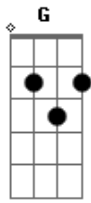

© ukulele-chords.com