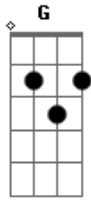

© ukulele-chords.com