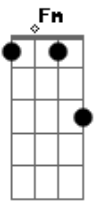

© ukulele-chords.com