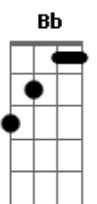

© ukulele-chords.com