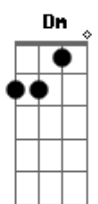

tom:

Intro: Dm C Bb C
Dm F Bb Am

[Primeira Parte]

Bb C Dm
Just like the cliffs at seaside
F Am Bb Am Bb
I lay head against the search of todays work
C Dm
The warm colours you've spread
F Am Bb Am Bb
Through my house and my rooms were deceased too
C Dm
You'd ask me not to drown deep
F Am Bb Am Bb
I'm feeling just too close to you and fear
Am Bb C Dm
And we're thinking of life's stories
F Am Bb Am Bb
The fever keeps around and me and you

[Ponte]

(Dm Bb)

Dm C Bb
Surrounding me and you

[Refrão]

Bb F C Bb
This is for days to come with no one else to blame
Dm Am
Sorry for this mess to rearrange
Bb F C Bb
This is for days to come you hold it in your hands
Dm Am Dm Bb Dm Bb
Desolation leads me again and again

[Segunda Parte]

Bb C Dm
I'm gonna need some rest now
F Am Bb Am Bb
To put some sense into this mess all around me
Am Bb C Dm
The warm colours you've spread
F Am Bb Am Bb
Through my house and my rooms were deceased too
Gm F
You'd ask me not to drown deep
C Gm F
I'm feeling just too close to you and fear

[Refrão]

Bb F C Bb
This is for days to come with no one else to blame
Dm Am
Sorry for this mess to rearrange
Bb F C Bb
This is for days to come you hold it in your hands
Dm Am Gm
Desolation leads me again and again
F C
And again and again
Gm F C Gm F C
For days to come
Gm F
For days to come

(Dm F Gm Am)
(Bb Am Bb)

Dm F Gm Am Bb Am Bb
A believer in hollowess and fever
C Dm
I can see her, I can feel her
F Am Bb Am Bb
Always find a place to hide
C Dm
I could heal her, old days in fever
F Am Bb Am Bb
Always find a place to hide

Acordes

© ukulele-chords.com