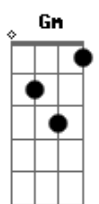

© ukulele-chords.com