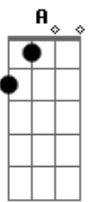

Ghost - Witch Image Acustica

Tom: F

(forma dos acordes no tom de G)

Afinação: D G C F A D

Intro: D Bb F
C Dm Bb F C

[Primeira Parte]

Dm G Dm
You (you) have never stood this close

To where you want to be

Bb Dm
But like a mother would save

Fb Cb
Her own child from digging a grave

Acordes

© ukulele-chords.com

© ukulele-chords.com

© ukulele-chords.com

© ukulele-chords.com

© ukulele-chords.com