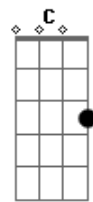

Ghost - Witch Image Acustica

Tom: F

(forma dos acordes no tom de G)

Afinação: D G C F A D

Intro: D Bb F
C Dm Bb F C

[Primeira Parte]

Dm G Dm
You (you) have never stood this close

To where you want to be

Bb Dm
But like a mother would save

Fb Cb
Her own child from digging a grave

Acordes

© ukulele-chords.com

© ukulele-chords.com

© ukulele-chords.com

© ukulele-chords.com

© ukulele-chords.com