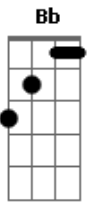

Ghost - Witch Image Acustica

Tom: F

(forma dos acordes no tom de G)

Afinação: D G C F A D

Intro: D Bb F
C Dm Bb F C

[Primeira Parte]

Dm G Dm
You (you) have never stood this close

To where you want to be

[Refrão]

Bb Cb Dm Bb
While you sleep in earthly delight

Fb Cm
Someone's flesh is rotting tonight

Bb Dm
Like no other to you

Fb Cb
What you've done you cannot undo

Dm Bb
While you sleep in earthly delight

Fb Gm
Still, your soul will suffer this plight

Bb Dm
But like a mother would save

Fb Cb
Her own child from digging a grave

Acordes

© ukulele-chords.com

© ukulele-chords.com

© ukulele-chords.com

© ukulele-chords.com

© ukulele-chords.com