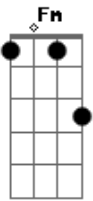

© ukulele-chords.com