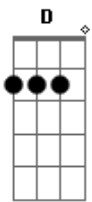

Ghost - Witch Image Acustica

Tom: F

(forma dos acordes no tom de G)

Afinação: D G C F A D

Intro: D Bb F
C Dm Bb F C

[Primeira Parte]

Dm G Dm
You (you) have never stood this close

To where you want to be

Bb Dm
But like a mother would save

Fb Cb
Her own child from digging a grave

Acordes

© ukulele-chords.com

© ukulele-chords.com

© ukulele-chords.com

© ukulele-chords.com

© ukulele-chords.com