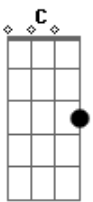

Ghost - Witch Image Acustica

Tom: F

(forma dos acordes no tom de G)

Afinação: D G C F A D

Intro: D Bb F
C Dm Bb F C

[Primeira Parte]

Dm G Dm
You (you) have never stood this close

To where you want to be

Bb Dm
But like a mother would save

Fb Cb
Her own child from digging a grave

Acordes

© ukulele-chords.com

© ukulele-chords.com

© ukulele-chords.com

© ukulele-chords.com

© ukulele-chords.com