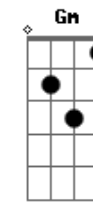

© ukulele-chords.com