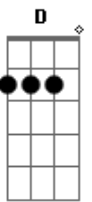

Ghost - Witch Image Acustica

Tom: F

(forma dos acordes no tom de G)

Afinação: D G C F A D

Intro: D Bb F
C Dm Bb F C

[Primeira Parte]

Dm G Dm
You (you) have never stood this close

To where you want to be

Bb Dm
But like a mother would save

Fb Cb
Her own child from digging a grave

Acordes

© ukulele-chords.com

© ukulele-chords.com

© ukulele-chords.com

© ukulele-chords.com

© ukulele-chords.com