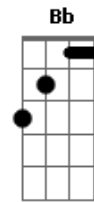

© ukulele-chords.com