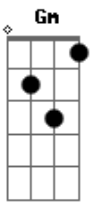

© ukulele-chords.com