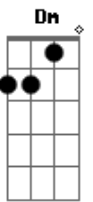

© ukulele-chords.com