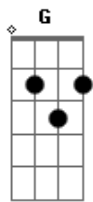

© ukulele-chords.com