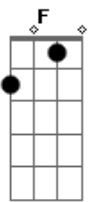

Afinação: D G C F A D

Intro: D Bb F
C Dm Bb F C

[Primeira Parte]

Dm G Dm
You (you) have never stood this close

To where you want to be

Dm G Dm
You (you) have always waded in the shallows

G Dm Bb
Between me and the deep blue sea

[Pré-Refrão]

Gm Cm Dm Bb
You would never want me to appear

Gm Cm Dm Bb
You never want this to be over

Gm Cm Dm Bb Gm
You never want it to reach out to the edge of time

[Refrão]

Bb Cb Dm Bb
While you sleep in earthly delight

Fb Cm
Someone's flesh is rotting tonight

Bb Dm
Like no other to you

Fm Cm
What you've done you cannot undo

[Segunda Parte]

Dm G Dm
I (I) have always kept you closer

G
Than you have known

Dm G Dm
I (I) I am riding in the shadows

G Dm Bb
Behind you on a pale white horse

[Pré-Refrão]

Gm Cm Dm Bb
You would never want me to appear

Gm Cm Dm Bb
You never want this to be over

[Refrão]

Gm Cm Dm
Someone's flesh is rotting tonight

Fb Cm
Like no other to you

Fb Bb
What you've done you cannot undo

Bb Cb Dm Bb
While you sleep in earthly delight

Fb Cm
Still, your soul will suffer this plight

Bb Dm
Like your father in hell

Fb Cb
What you've sold you cannot unsell

(Bb Dm Cb Gm)

(Dm Fb Cb)

(Gm Fb Cb)

(Bb Dm Cb Gm)

(Dm Fb Cb)

(Gm Fb Cb)

[Refrão]

Bb Cb Dm Bb
While you sleep in earthly delight

Fb Cm
Someone's flesh is rotting tonight

Bb Dm
Like no other to you

Fb Cb
What you've done you cannot undo

Dm Bb
While you sleep in earthly delight

Fb Gm
Still, your soul will suffer this plight

Bb Dm
But like a mother would save

Fb Cb
Her own child from digging a grave

Acordes

© ukulele-chords.com