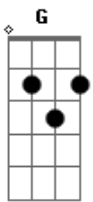

© ukulele-chords.com