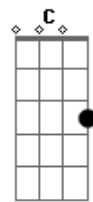

© ukulele-chords.com