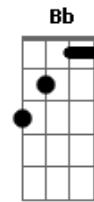

Ghost - Witch Image Acustica

Tom: F

(forma dos acordes no tom de G)

Afinação: D G C F A D

Intro: D Bb F
C Dm Bb F C

[Primeira Parte]

Dm G Dm
You (you) have never stood this close

To where you want to be

Bb Dm
But like a mother would save

Fb Cb
Her own child from digging a grave

Acordes

© ukulele-chords.com

© ukulele-chords.com

© ukulele-chords.com

© ukulele-chords.com

© ukulele-chords.com