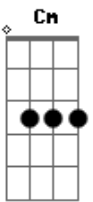

© ukulele-chords.com