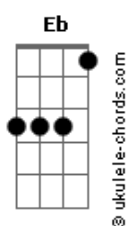

© ukulele-chords.com