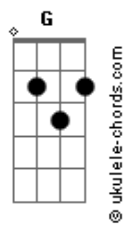

© ukulele-chords.com