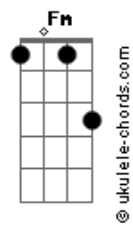

© ukulele-chords.com