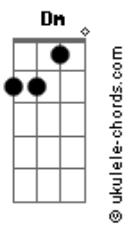

© ukulele-chords.com