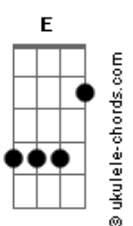

© ukulele-chords.com