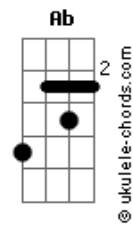

© ukulele-chords.com