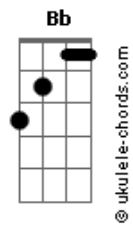

© ukulele-chords.com