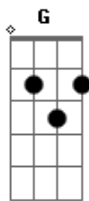

Ghost - Prime Mover

Tom: **A**

(com acordes na forma de

)

Afinação: **D G C F A D**

Intro:

Right Guitar

```
D|---| |-----|
-----|
A|-0-| |-----|
-----|
F|-4-| x~300 |-----|
-----|
C|---| |-----|
-----|
G|---| |-----|
-----|
D|---| |-----|
-----|
```

Left Guitar

Both Guitars

Left Guitar

```
D|----| |-----|
-----|
A|----| |-----|
-----|
F|-12-| |-----|
-----|
C|-x--| x84 |-----|
-----|
G|-10-| |-----|
-----|
D|----| |-----|
-----|
```

Right Guitar

Verse 2x:

Chorus:

Left Guitar

Right Guitar

Both Guitars

Left Guitar

Right Guitar

```
D|-----| |-----| |-----| |-----|
-----| |-----|
```

```
A|-----| | -9-----| | -9-----| | -9-----|
-----| | -9-|
C|-----| |-----| |-----| |-----|
-----| |---|
G|-----| |-----| |-----| |-----|
-----| |---|
D|-----| |-----| |-----| |-----|
-----| |---|
```

Chorus:

Left Guitar

Right Guitar

Outro
Both Guitars

Acordes

© ukulele-chords.com

© ukulele-chords.com

© ukulele-chords.com