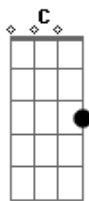

Ghost - Prime Mover

Tom: **A**

(com acordes na forma de

)

Afinação: **D G C F A D**

Intro:

Right Guitar

```
D|---| |-----|
-----|
A|-0-| |-----|
-----|
F|-4-| x~300 |-----|
-----|
C|---| |-----|
-----|
G|---| |-----|
-----|
D|---| |-----|
-----|
```

Left Guitar

Both Guitars

Left Guitar

```
D|----| |-----|
-----|
A|----| |-----|
-----|
F|-12-| |-----|
-----|
C|-x--| x84 |-----|
-----|
G|-10-| |-----|
-----|
D|----| |-----|
-----|
```

Right Guitar

Verse 2x:

Chorus:

Left Guitar

Right Guitar

Both Guitars

Left Guitar

Right Guitar

```
D|-----| |-----| |-----| |-----|
-----| |-----|
```

```
A|-----| | -9-----| | -9-----| | -9-----|
-----| | -9-|
C|-----| |-----| |-----| |-----|
-----| |---|
G|-----| |-----| |-----| |-----|
-----| |---|
D|-----| |-----| |-----| |-----|
-----| |---|
```

Chorus:

Left Guitar

Right Guitar

Outro
Both Guitars

Acordes

© ukulele-chords.com

© ukulele-chords.com

© ukulele-chords.com