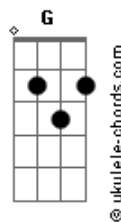

Ghost - Mary On a Cross

tom:

Intro: Gm Bb F Gm
Gm Bb F

[Primeira Parte]

G Bb F Bb F
We were speeding together down the dark avenues
G Bb F Bb F
But besides all the stardom, all we got was blues
G Bb F Bb F
But through all the sorrow, we've been riding high
Eb Bb F
And the truth of the matter is I never let you go, let you go
G Bb F Bb F
We were scanning the cities, rocking to pay their dues
G Bb F Bb F
But besides all the glamor, all we got was bruised
G Bb F Bb F
But through all the sorrow, we've been riding high
Eb Bb F
And the truth of the matter is I never let you go, let you go
(Eb)

[Refrão]

Bb Gm D F Bb
You go down just like Holy Mary, Mary on a, Mary on a cross
Gm D F Eb
Not just another bloody Mary, Mary on a, Mary on a cross
Bb F G F
If you choose to run away with me, I will tickle you
Eb
Internally
Bb F
And I see nothing wrong with that
(Gm Bb F)
(Gm Bb F)

[Segunda Parte]

Acordes

Gm Bb F Bb F
We were searching for reasons to play by the rules
Gm Bb F Bb F
But we quickly found out it was just for fools
Gm Bb F Bb F
Now through all the sorrow, we'll be riding high
Eb Bb F
And the truth of the matter is I never let you go, let you go
(D Eb)

Bb Gm D F Bb
You go down just like Holy Mary, Mary on a, Mary on a cross
Gm D F
Not just another bloody Mary, Mary on a, Mary on a

[Refrão]

Gm Eb Bb F Gm
You go down just like Holy Mary, Mary on a, Mary on a cross
Eb Bb F Eb
Your beauty never, ever scared me, Mary on a, Mary on a cross
Bb F Bb F
If you choose to run away with me, I will tickle you
Eb
Internally
Bb F
And I see nothing wrong with that
(G Eb Bb F)