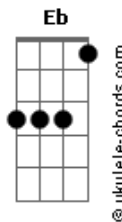

Ghost - Mary On a Cross

tom:

Intro: Gm Bb F Gm
Gm Bb F

[Primeira Parte]

G Bb F Bb F
We were speeding together down the dark avenues
G Bb F Bb F
But besides all the stardom, all we got was blues
G Bb F Bb F
But through all the sorrow, we've been riding high
Eb Bb F
And the truth of the matter is I never let you go, let you go
G Bb F Bb F
We were scanning the cities, rocking to pay their dues
G Bb F Bb F
But besides all the glamor, all we got was bruised
G Bb F Bb F
But through all the sorrow, we've been riding high
Eb Bb F
And the truth of the matter is I never let you go, let you go
(Eb)

[Refrão]

Bb Gm D F Bb
You go down just like Holy Mary, Mary on a, Mary on a cross
Gm D F Eb
Not just another bloody Mary, Mary on a, Mary on a cross
Bb F G F
If you choose to run away with me, I will tickle you
Eb
Internally
Bb F
And I see nothing wrong with that
(Gm Bb F)
(Gm Bb F)

[Segunda Parte]

Acordes

Gm Bb F Bb F
We were searching for reasons to play by the rules
Gm Bb F Bb F
But we quickly found out it was just for fools
Gm Bb F Bb F
Now through all the sorrow, we'll be riding high
Eb Bb F
And the truth of the matter is I never let you go, let you go
(D Eb)

Bb Gm D F Bb
You go down just like Holy Mary, Mary on a, Mary on a cross
Gm D F
Not just another bloody Mary, Mary on a, Mary on a

[Refrão]

Gm Eb Bb F Gm
You go down just like Holy Mary, Mary on a, Mary on a cross
Eb Bb F Eb
Your beauty never, ever scared me, Mary on a, Mary on a cross
Bb F Bb F
If you choose to run away with me, I will tickle you
Eb
Internally
Bb F
And I see nothing wrong with that
(G Eb Bb F)