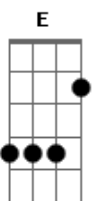

© ukulele-chords.com