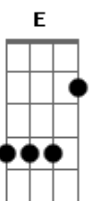

© ukulele-chords.com