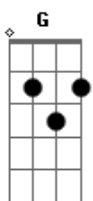

© ukulele-chords.com