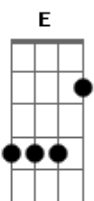

© ukulele-chords.com