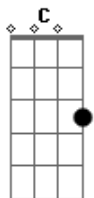

Ghost - Call Me Little Sunshine

[Pré-Refrão]

tom:
F (forma dos acordes no tom de G)

Afinação: D G C F A D

[Refrão]

Intro:

[Solo]
[Break]

"Never Ever Walk Alone"

[Primeira Parte]

P.m.-----|

[Pré-Refrão]

C|-3-3-5-5-5-5-5-5-9-9-9-9-5-7-|
G|-3-3-3-3-3-5-5-5-7-7-7-7-5-7-|

[Refrão]

C|-5-5-5-5-2-2-|
G|-3-3-3-3-2-2-|

[Outro Refrão]

D|-----1-1---3--5-5-|

F|-0-2/-14-12-11-|
C|-0-2/-14-12-12-|

[Segunda Parte]

Acordes

© ukulele-chords.com

© ukulele-chords.com

© ukulele-chords.com

© ukulele-chords.com

© ukulele-chords.com