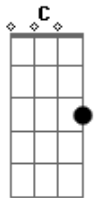

Ghost - Call Me Little Sunshine

[Pré-Refrão]

tom:
F (forma dos acordes no tom de G)

Intro:

Afinação: D G C F A D

[Refrão]

[Solo]
[Break]

"Never Ever Walk Alone"

[Primeira Parte]

P.m.-----|

[Pré-Refrão]

C| -3-3-5-5-5-5-5-5-9-9-9-9-5-7-|
G| -3-3-3-3-3-5-5-5-7-7-7-7-5-7-|

[Refrão]

C| -5-5-5-5-2-2-|
G| -3-3-3-3-2-2-|

[Outro Refrão]

D| -----1-1---3--5-5-|

F| -0-2/-14-12-11-|
C| -0-2/-14-12-12-|

[Segunda Parte]

Acordes

© ukulele-chords.com

© ukulele-chords.com

© ukulele-chords.com

© ukulele-chords.com

© ukulele-chords.com