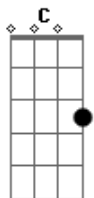

Ghost - Call Me Little Sunshine

[Pré-Refrão]

tom:
F (forma dos acordes no tom de G)

Afinação: D G C F A D

[Refrão]

Intro:

[Solo]
[Break]

"Never Ever Walk Alone"

[Primeira Parte]

P.m.-----|

[Pré-Refrão]

C| -3-3-5-5-5-5-5-5-9-9-9-9-5-7-|
G| -3-3-3-3-3-5-5-5-7-7-7-7-5-7-|

[Refrão]

C| -5-5-5-5-2-2-|
G| -3-3-3-3-2-2-|

[Outro Refrão]

D| -----1-1---3--5-5-|

F| -0-2/-14-12-11-|
C| -0-2/-14-12-12-|

[Segunda Parte]

Acordes

© ukulele-chords.com

© ukulele-chords.com

© ukulele-chords.com

© ukulele-chords.com

© ukulele-chords.com