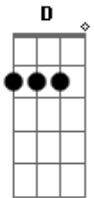

Ghost - Call Me Little Sunshine

[Pré-Refrão]

tom:
F (forma dos acordes no tom de G)

Intro:

Afinação: D G C F A D

[Refrão]

[Solo]
[Break]

"Never Ever Walk Alone"

[Primeira Parte]

P.m.-----|

[Pré-Refrão]

C| -3-3-5-5-5-5-5-5-9-9-9-9-5-7-|
G| -3-3-3-3-3-5-5-5-7-7-7-7-5-7-|

[Refrão]

C| -5-5-5-5-2-2-|
G| -3-3-3-3-2-2-|

[Outro Refrão]

D| -----1-1---3--5-5-|

F| -0-2/-14-12-11-|
C| -0-2/-14-12-12-|

[Segunda Parte]

Acordes

© ukulele-chords.com

© ukulele-chords.com

© ukulele-chords.com

© ukulele-chords.com

© ukulele-chords.com