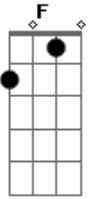

© ukulele-chords.com