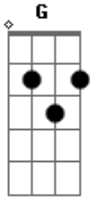

© ukulele-chords.com