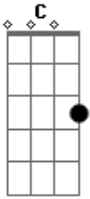

GG Allin - Carmelita

tom:

I hear mariachi static on my radio
And the tubes, they glow in the dark
And I'm there with you and it's a not-a
And I'm here in echo park
Carmelita, hold me tighter
I think I'm sinking down
And I'm all strung out on heroin
On the outskirts of town
Well I pawned my Smith and Wesson
And I went to meet my man
He hangs out down on Eldorado Street
At the county chicken stand
Carmelita, hold me tighter

I think I'm sinking down
And I'm all strung out on heroin
On the outskirts of town
Well I'm sitting here playing Russian Roulette
With my pearle handled gun
The county won't give me any more Methadone
And they cut off your welfare check
Carmelita, hold me tighter
I think I'm sinking down
And I'm all strung out on heroin
On the outskirts of town
Carmelita, hold me tighter
I think I'm sinking down
And I'm all strung out on heroin
On the outskirts of town

Acordes

© ukulele-chords.com