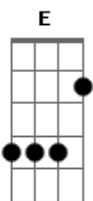

Gerry And The Pacemakers - ferry cross the mersey

Tom: A
Intro: E D E D
E|-----|-----|-----7-|-----7-|
B|-----|-----|---5---|---5---|
G|-----|-----|---7---|---7---|
D|-----|-----|-----|-----|
A|-----|-----|-----|-----|
E|-----|-----|0-----|0-----|

E D E D E D E D
Life goes on day after day
E D E D E D E D
Hearts torn in every way

E Abm
So ferry cross the Mersey
Gbm B7 E D E D
'Cause this land's the land I love, and here I'll stay

E D E D E D E D
Peo-----ple they rush everywhere
E D E D E D E D
Each with their own secret care

E Abm
So ferry cross the Mersey
Gbm B7 E
And always take me there. The place I love
Gbm B E Gbm B E
People around every corner they seem to smile and say
Gbm B7 Abm
We don't care what your name is, boy
Gbm B7
we'll never turn you away

E D E D E D
So I'll continue to say
E D E D E D E D
Here I always will stay
E Abm
So ferry cross the Mersey
Gbm B7 E D
'Cause this land's the land I love, and here I'll stay
E D E D E D E D E D E
And here I'll stay, here I'll stay

Acordes

© ukulele-chords.com

© ukulele-chords.com

© ukulele-chords.com

© ukulele-chords.com

© ukulele-chords.com

© ukulele-chords.com

© ukulele-chords.com