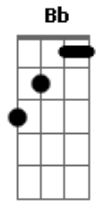

© ukulele-chords.com