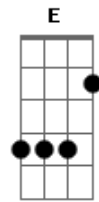

© ukulele-chords.com

© ukulele-chords.com