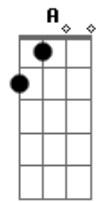

© ukulele-chords.com