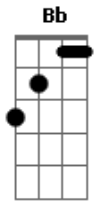

© ukulele-chords.com