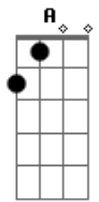

© ukulele-chords.com