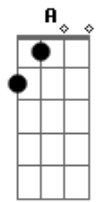

© ukulele-chords.com