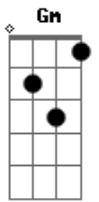

Geri Halliwell - There's Always Tomorrow

Tom: F

Dm **Gm**
Sometimes I feel so blue inside

E
So when I'm lonely

A
I drive to St. Tropez

I leave the world behind that's gray
Into sunshine
I know I'll be okay I say

Bb **A**
Life is short

Dm **Gm**
Too beautiful for you to worry

Bb **A**
Don't give up

Gm
When love is unkind

A
There's always tomorrow

Dm **Gm**
Don't let them bring you down that way

E
The view is golden

A
Believe the old cliché

I need a little time to play
So kiss the moonlight
The night is young at heart they say

La vie est courte
Too beautiful for you to worry
Tellement
When love is unkind
There's always tomorrow

Just let your imagination take a chance
It'll get you far
Step by step, the road is long
But at the end you can touch a star
I don't care where I came from
It's where I'm going that gets me through
It's all I need to get me through

There's always tomorrow
(Quelque fois je suis triste)

There's always tomorrow
(Il y a toujours demain, Il y a toujours de l'amour)

Life is short
Too beautiful for you to worry
Don't give up
When love is unkind
There's always tomorrow

Acordes

© ukulele-chords.com

© ukulele-chords.com

© ukulele-chords.com

© ukulele-chords.com

© ukulele-chords.com

© ukulele-chords.com