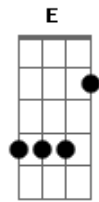

© ukulele-chords.com