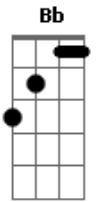

© ukulele-chords.com