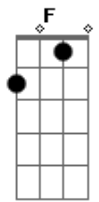

Geri Halliwell - There's Always Tomorrow

Tom: F

Dm **Gm**
Sometimes I feel so blue inside

E
So when I'm lonely

A
I drive to St. Tropez

I leave the world behind that's gray
Into sunshine
I know I'll be okay I say

Bb **A**
Life is short

Dm **Gm**
Too beautiful for you to worry

Bb **A**
Don't give up

Gm
When love is unkind

A
There's always tomorrow

Dm **Gm**
Don't let them bring you down that way

E
The view is golden

A
Believe the old cliché

I need a little time to play
So kiss the moonlight
The night is young at heart they say

La vie est courte
Too beautiful for you to worry
Tellement
When love is unkind
There's always tomorrow

Just let your imagination take a chance
It'll get you far
Step by step, the road is long
But at the end you can touch a star
I don't care where I came from
It's where I'm going that gets me through
It's all I need to get me through

There's always tomorrow
(Quelque fois je suis triste)

There's always tomorrow
(Il y a toujours demain, Il y a toujours de l'amour)

Life is short
Too beautiful for you to worry
Don't give up
When love is unkind
There's always tomorrow

Acordes

© ukulele-chords.com