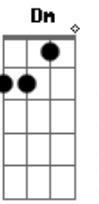

D Db Gbm
É só nosso amor por um momento

Acordes

© ukulele-chords.com

© ukulele-chords.com

© ukulele-chords.com

© ukulele-chords.com

© ukulele-chords.com

© ukulele-chords.com