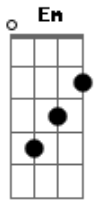

© ukulele-chords.com