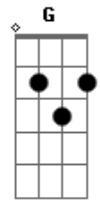

© ukulele-chords.com