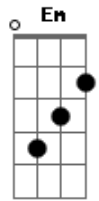

© ukulele-chords.com