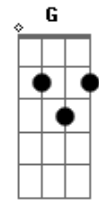

© ukulele-chords.com