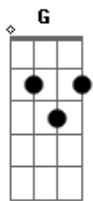

George Strait - Designated Drinker

tom:
 G
 Here's my keys, I want you to take 'em Am
 I think I'm gonna need you to get back home D
 Hold on to my hat, I don't wanna lose it Am
 I couldn't stand for something else to be gone D
 I'm sure you know the reason I'm here crying D
 I think you'll understand why
 G Am
 Tonight, I'm the designated drinker
 C D
 I just lost the one that wrapped me round her finger
 G Am
 I need to get to where I can't think of her
 C D C G
 So tonight, I'm the designated drinker
 (G Am C)
 (D G D)
 G Am
 I came here to get you to help me

Acordes

© ukulele-chords.com

© ukulele-chords.com

© ukulele-chords.com

© ukulele-chords.com

I need a friend to see me through C D
 I hated to call, I knew you wouldn't mind at all G Am
 I know you know I'd do the same for you C D
 I'm not the kind that likes to drown my sorrow Am D
 I may hate myself tomorrow
 G Am
 But tonight, I'm the designated drinker
 C D
 I just lost the one that wrapped me round her finger
 I need to get to where I can't think of her G Am
 So tonight, I'm the designated drinker C D C G
 (G Am C D)
 G Am
 We need to get to where we can't think of her
 C D C G
 So tonight, we're the designated drinkers
 C D C G
 Woah, tonight we're the designated drinkers
 [Final] G Am C D G