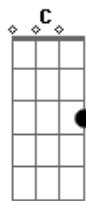

George Strait - Designated Drinker

tom:
 G
 Here's my keys, I want you to take 'em Am
 I think I'm gonna need you to get back home D
 Hold on to my hat, I don't wanna lose it Am
 I couldn't stand for something else to be gone D
 I'm sure you know the reason I'm here crying D
 I think you'll understand why
 G Am
 Tonight, I'm the designated drinker
 C D
 I just lost the one that wrapped me round her finger
 G Am
 I need to get to where I can't think of her
 C D C G
 So tonight, I'm the designated drinker
 (G Am C)
 (D G D)
 G Am
 I came here to get you to help me

Acordes

© ukulele-chords.com

© ukulele-chords.com

© ukulele-chords.com

© ukulele-chords.com

I need a friend to see me through C D
 I hated to call, I knew you wouldn't mind at all G Am
 I know you know I'd do the same for you C D
 I'm not the kind that likes to drown my sorrow Am D
 I may hate myself tomorrow
 G Am
 But tonight, I'm the designated drinker
 C D
 I just lost the one that wrapped me round her finger
 I need to get to where I can't think of her G Am
 So tonight, I'm the designated drinker C D C G
 (G Am C D)
 G Am
 We need to get to where we can't think of her
 C D C G
 So tonight, we're the designated drinkers
 C D C G
 Woah, tonight we're the designated drinkers
 [Final] G Am C D G