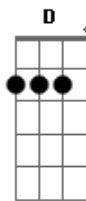

George Strait - Designated Drinker

tom:
 G
 Here's my keys, I want you to take 'em Am
 I think I'm gonna need you to get back home D
 Hold on to my hat, I don't wanna lose it Am
 I couldn't stand for something else to be gone D
 I'm sure you know the reason I'm here crying D
 I think you'll understand why
 G Am
 Tonight, I'm the designated drinker
 C D
 I just lost the one that wrapped me round her finger
 G Am
 I need to get to where I can't think of her
 C D C G
 So tonight, I'm the designated drinker
 (G Am C)
 (D G D)
 G Am
 I came here to get you to help me

Acordes

© ukulele-chords.com

© ukulele-chords.com

© ukulele-chords.com

© ukulele-chords.com

I need a friend to see me through C D
 I hated to call, I knew you wouldn't mind at all G Am
 I know you know I'd do the same for you C D
 I'm not the kind that likes to drown my sorrow Am D
 I may hate myself tomorrow
 G Am
 But tonight, I'm the designated drinker
 C D
 I just lost the one that wrapped me round her finger
 I need to get to where I can't think of her G Am
 So tonight, I'm the designated drinker C D C G
 (G Am C D)
 G Am
 We need to get to where we can't think of her
 C D C G
 So tonight, we're the designated drinkers
 C D C G
 Woah, tonight we're the designated drinkers
 [Final] G Am C D G