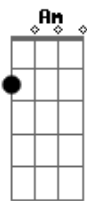

George Strait - Designated Drinker

tom:
 G
 Here's my keys, I want you to take 'em Am
 I think I'm gonna need you to get back home D
 Hold on to my hat, I don't wanna lose it Am
 I couldn't stand for something else to be gone D
 I'm sure you know the reason I'm here crying D
 I think you'll understand why
 G Am
 Tonight, I'm the designated drinker
 C D
 I just lost the one that wrapped me round her finger
 G Am
 I need to get to where I can't think of her
 C D C G
 So tonight, I'm the designated drinker
 (G Am C)
 (D G D)
 G Am
 I came here to get you to help me

Acordes

© ukulele-chords.com

© ukulele-chords.com

© ukulele-chords.com

© ukulele-chords.com

I need a friend to see me through C D
 I hated to call, I knew you wouldn't mind at all G Am
 I know you know I'd do the same for you C D
 I'm not the kind that likes to drown my sorrow Am D
 I may hate myself tomorrow
 G Am
 But tonight, I'm the designated drinker
 C D
 I just lost the one that wrapped me round her finger
 I need to get to where I can't think of her G Am
 So tonight, I'm the designated drinker C D C G
 (G Am C D)
 G Am
 We need to get to where we can't think of her
 C D C G
 So tonight, we're the designated drinkers
 C D C G
 Woah, tonight we're the designated drinkers
 [Final] G Am C D G