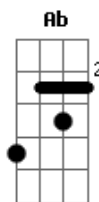

George Strait - Check Yes Or No

tom: Ab (forma dos acordes no tom de G)
Capotraste na 1ª casa
Intro: G D C
G D C

It started way back in third grade
I used to sit beside Emmy Lou Hays
A pink dress, a matching bow and a pony tail
She kissed me on the school bus but told me not to tell
Next day I chased her around the playground
Across the monkey bars to the merry go round
Emmy Lou got caught passing me a note
Before the teacher took it I read what she wrote

[Refrão]

Do you love me do you want to be my friend and if you do
Well then don't be afraid to take me by the hand if you want

to
I think this is how love goes check yes or no
Now were grown up and she's my wife
Still like two kids with stars in our eyes
Ain't much changed I still chase Emmy Lou
Up and down the halls around the bed in our room
Last night I took her out in a white limousine
Twenty years together and she still gets to me
I can't believe its been that long ago
When we got started with just a little note

[Refrão]

Do you love me do you want to be my friend and if you do
Well then don't be afraid to take me by the hand if you want
I think this is how love goes check yes or no

Acordes

ukulele-chords.com