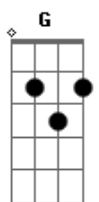

ukulele-chords.com