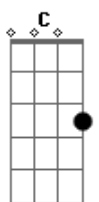

ukulele-chords.com