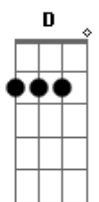

ukulele-chords.com