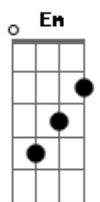

ukulele-chords.com