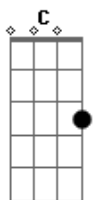

George Strait - Amarillo By Morning

tom:
 A (forma dos acordes no tom de G)
 Capotraste na 2ª casa
 Intro: C Em F G
 C Em F G7

C Em F G7
 Amarillo by mornin', up from San Antone

(C) Em F G7
 Everything that I got, is just what I've got on

When that sun is high in that Texas sky
 I'll be buckin' at the county fair

C Em F G7 C
 Amarillo by mornin', Amarillo I'll be there

(C Em F C)
 (C Em F G)

C Em F C
 They took m'saddle in Houston, broke my leg in, Sante Fe

D Gbm G D
 Amarillo by mornin', Up from San Antone

D Gbm G A7
 Everything that I Got, is just what I've got on

G A7
 I ain't got a dime, But what I've got is mine

D Gbm G
 I ain't rich, but Lord I'm free

D A G A7 {D}{D}{G} A7
 Amarillo by mornin', Amarillo's where I'll be

D A7 G A7 D Gbm G D
 Amarillo by mornin', Amarillo's where I'll be

[Final] D Gbm G D

Acordes

© ukulele-chords.com

© ukulele-chords.com

© ukulele-chords.com