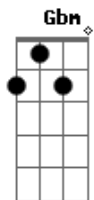

© ukulele-chords.com

© ukulele-chords.com