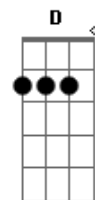

© ukulele-chords.com