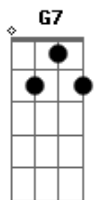

George Strait - Amarillo By Morning

tom:
A (forma dos acordes no tom de G)
Capotraste na 2ª casa
Intro: C Em F G
      C Em F G7

C   Em F   G7
Amarillo by mornin', up from San Antone

(C)   Em F   G7
Everything that I got, is just what I've got on

When that sun is high in that Texas sky
I'll be buckin' at the county fair

C   Em F   G7   C
Amarillo by mornin', Amarillo I'll be there

(C Em F C)
(C Em F G)

C   Em   F   C
They took m'saddle in Houston, broke my leg in, Sante Fe

(C)   Em   F   G7
Lost my wife and a girlfriend, somewhere along the__ way

But I'll be lookin' for eight when they pull that gate

C   Em   F
And I hope that judge ain't blind

C   G   F   G7   C
Amarillo by mornin', Amarillo's on my mind

D   Gbm G   D
Amarillo by mornin', Up from San Antone

D   Gbm G   A7
Everything that I Got, is just what I've got on

G   A7
I ain't got a dime, But what I've got is mine

D   Gbm G
I ain't rich, but Lord I'm free

D   A   G   A7   {D}{D}{G} A7
Amarillo by mornin', Amarillo's where I'll be

D   A7   G   A7   D Gbm G D
Amarillo by mornin', Amarillo's where I'll be

[Final] D Gbm G D

Acordes

© ukulele-chords.com

© ukulele-chords.com

© ukulele-chords.com

© ukulele-chords.com

© ukulele-chords.com

© ukulele-chords.com

© ukulele-chords.com

© ukulele-chords.com

© ukulele-chords.com