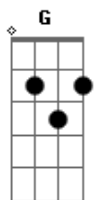

George Strait - Amarillo By Morning

tom:
 A (forma dos acordes no tom de G)
 Capotraste na 2ª casa
 Intro: C Em F G
 C Em F G7

C Em F G7
 Amarillo by mornin', up from San Antone

(C) Em F G7
 Everything that I got, is just what I've got on

(C) Em F G7
 Lost my wife and a girlfriend, somewhere along the__ way

But I'll be lookin' for eight when they pull that gate

C Em F
 And I hope that judge ain't blind

C G F G7 C
 Amarillo by mornin', Amarillo's on my mind

D Gbm G D
 Amarillo by mornin', Up from San Antone

D Gbm G A7
 Everything that I Got, is just what I've got on

G A7
 I ain't got a dime, But what I've got is mine

D Gbm G
 I ain't rich, but Lord I'm free

D A G A7 {D}{D}{G} A7
 Amarillo by mornin', Amarillo's where I'll be

D A7 G A7 D Gbm G D
 Amarillo by mornin', Amarillo's where I'll be

[Final] D Gbm G D

Acordes

© ukulele-chords.com

© ukulele-chords.com

© ukulele-chords.com