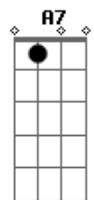

© ukulele-chords.com