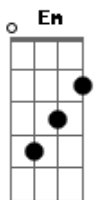

George Strait - Amarillo By Morning

tom:
 A (forma dos acordes no tom de G)
 Capotraste na 2ª casa
 Intro: C Em F G
 C Em F G7

C Em F G7
 Amarillo by mornin', up from San Antone

(C) Em F G7
 Everything that I got, is just what I've got on

(C) Em F G7
 Lost my wife and a girlfriend, somewhere along the__ way

But I'll be lookin' for eight when they pull that gate

C Em F
 And I hope that judge ain't blind

C G F G7 C
 Amarillo by mornin', Amarillo's on my mind

D Gbm G D
 Amarillo by mornin', Up from San Antone

D Gbm G A7
 Everything that I Got, is just what I've got on

G A7
 I ain't got a dime, But what I've got is mine

D Gbm G
 I ain't rich, but Lord I'm free

D A G A7 {D}{D}{G} A7
 Amarillo by mornin', Amarillo's where I'll be

D A7 G A7 D Gbm G D
 Amarillo by mornin', Amarillo's where I'll be

[Final] D Gbm G D

Acordes

© ukulele-chords.com

© ukulele-chords.com

© ukulele-chords.com