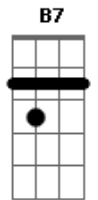

© ukulele-chords.com

D Gbm G
And I hope that judge ain't blind
D A
Amarillo by morning
G A D
Amarillo's on my mind

(D Gbm G A7)

[Terceira Parte]

E Abm
Amarillo by morning
A E
Up from san antone
Abm
Everything that I've got
A B7
Is just what I've got on
A
I ain't got a dime
B7
But what I've got is mine
E Abm A
I ain't rich but lord I'm free
E B7
Amarillo by morning
A B7 E A B7
Amarillo's where I'll be
E B7
Amarillo by morning
A B7 E
Amarillo's where I'll be

[Final] E Abm A B7
E Abm A B7 E