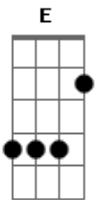

© ukulele-chords.com