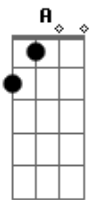

© ukulele-chords.com