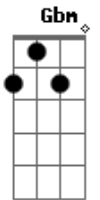

© ukulele-chords.com