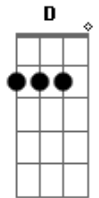

George Strait - Amarillo By Morning

tom:

Intro: D Gbm G
D Gbm G D

[Primeira Parte]

D Gbm
Amarillo by morning
G D
Up from san antone
Gbm
Everything that I've got
G A7
Is just what I've got on
G A
When that sun is high in that texas sky
D Gbm G
I'll be buckin' at the county fair
D A
Amarillo by morning
G A D
Amarillo I'll be there
(D Gbm G A7)

[Segunda Parte]

D Gbm
They took my saddle in houston
G D
Broke my leg in santa fe
Gbm
Lost my wife and a girlfriend
G A7
Somewhere along the way
G A
But I'll be looking for eight when they pull gate

Acordes

© ukulele-chords.com