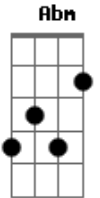

© ukulele-chords.com