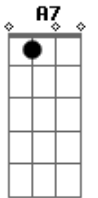

© ukulele-chords.com