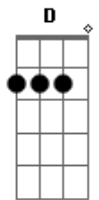

George Strait - Amarillo By Morning

tom:

Intro: D Gbm G
D Gbm G D

[Primeira Parte]

D Gbm
Amarillo by morning
G D
Up from san antone
Gbm
Everything that I've got
G A7
Is just what I've got on
G A
When that sun is high in that texas sky
D Gbm G
I'll be buckin' at the county fair
D A
Amarillo by morning
G A D
Amarillo I'll be there
(D Gbm G A7)

[Segunda Parte]

D Gbm
They took my saddle in houston
G D
Broke my leg in santa fe
Gbm
Lost my wife and a girlfriend
G A7
Somewhere along the way
G A
But I'll be looking for eight when they pull gate

Acordes

D Gbm G
And I hope that judge ain't blind
D A
Amarillo by morning
G A D
Amarillo's on my mind

(D Gbm G A7)

[Terceira Parte]

E Abm
Amarillo by morning
A E
Up from san antone
Abm
Everything that I've got
A B7
Is just what I've got on
A
I ain't got a dime
B7
But what I've got is mine
E Abm A
I ain't rich but lord I'm free
E B7
Amarillo by morning
A B7 E A B7
Amarillo's where I'll be
E B7
Amarillo by morning
A B7 E
Amarillo's where I'll be