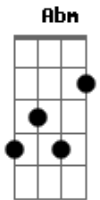

© ukulele-chords.com