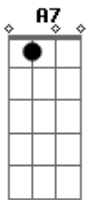

© ukulele-chords.com