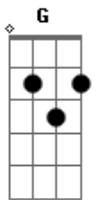

© ukulele-chords.com