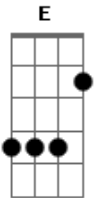

© ukulele-chords.com