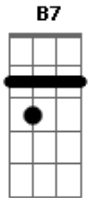

# George Strait - Amarillo By Morning

tom:

Intro: D Gbm G  
D Gbm G D

[Primeira Parte]

D Gbm  
Amarillo by morning  
G D  
Up from san antone  
Gbm  
Everything that I've got  
G A7  
Is just what I've got on  
G A  
When that sun is high in that texas sky  
D Gbm G  
I'll be buckin' at the county fair  
D A  
Amarillo by morning  
G A D  
Amarillo I'll be there  
( D Gbm G A7 )

[Segunda Parte]

D Gbm  
They took my saddle in houston  
G D  
Broke my leg in santa fe  
Gbm  
Lost my wife and a girlfriend  
G A7  
Somewhere along the way  
G A  
But I'll be looking for eight when they pull gate

© ukulele-chords.com

D Gbm G  
And I hope that judge ain't blind  
D A  
Amarillo by morning  
G A D  
Amarillo's on my mind

( D Gbm G A7 )

[Terceira Parte]

E Abm  
Amarillo by morning  
A E  
Up from san antone  
Abm  
Everything that I've got  
A B7  
Is just what I've got on  
A  
I ain't got a dime  
B7  
But what I've got is mine  
E Abm A  
I ain't rich but lord I'm free  
E B7  
Amarillo by morning  
A B7 E A B7  
Amarillo's where I'll be  
E B7  
Amarillo by morning  
A B7 E  
Amarillo's where I'll be