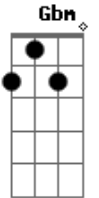

© ukulele-chords.com