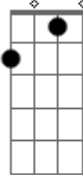

© ukulele-chords.com

F