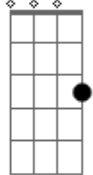

George Strait - A Showman's Life w/Faith Hill

Tom: C

(com acordes na forma de D)

Afinação: D G C F A D

D F#M
Amarillo By Morning
G D
Up From San Antone
F#M
Everything that I've Got
G A7
Is Just what I've got on
G A
When that sun is high in that Texas Sky
D F#M G
I'll be buckin' at the county fair
D A7
Amarillo by morning
G A D
Amarillo I'll be there

Verse 2
[Tab from:
<http://www.guitartabs.cc/tabs/g/george_strait/amarillo_by_morning_tab.html>]

D F#M
They took my saddle in Houston
G D
Broke my leg in Santa Fe
F#M
Lost my wife and a girlfriend
G A7
Somewhere along the way

G A
But I'll be looking for eight when they pull gate
D F#M G
And I hope that judge ain't blind
D A7
Amarillo by morning
G A D
Amarillo's on my mind

Verse 3 (Key Change)

E G#M
Amarillo by morning
A E
Up from San Antone
G#M
Everything that I've Got
A B7
Is just what I've got on
A
I ain't got a dime
B7
But what I've got is mine
E
I ain't rich
G#M A
But Lord I'm free
E B7
Amarillo by morning
A B7 E A-B7-E
Amarillo's where I'll be
E B7
Amarillo by morning
A B7 E
Amarillo's where I'll be

Acordes

C