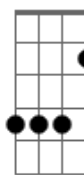

George Strait - A Showman's Life w/Faith Hill

Tom: C

(com acordes na forma de D)

Afinação: D G C F A D

D F#M
Amarillo By Morning
G D
Up From San Antone
F#M
Everything that I've Got
G A7
Is Just what I've got on
G A
When that sun is high in that Texas Sky
D F#M G
I'll be buckin' at the county fair
D A7
Amarillo by morning
G A D
Amarillo I'll be there

Verse 2
[Tab from:
http://www.guitartabs.cc/tabs/g/george_strait/amarillo_by_morning_tab.html]

D F#M
They took my saddle in Houston
G D
Broke my leg in Santa Fe
F#M
Lost my wife and a girlfriend
G A7
Somewhere along the way

G A
But I'll be looking for eight when they pull gate
D F#M G
And I hope that judge ain't blind
D A7
Amarillo by morning
G A D
Amarillo's on my mind

Verse 3 (Key Change)

E G#M
Amarillo by morning
A E
Up from San Antone
G#M
Everything that I've Got
A B7
Is just what I've got on
A
I ain't got a dime
B7
But what I've got is mine
E
I ain't rich
G#M A
But Lord I'm free
E B7
Amarillo by morning
A B7 E A-B7-E
Amarillo's where I'll be
E B7
Amarillo by morning
A B7 E
Amarillo's where I'll be

© ukulele-chords.com

A

© ukulele-chords.com

A7

© ukulele-chords.com

E

© ukulele-chords.com

B7