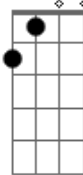

© ukulele-chords.com

A