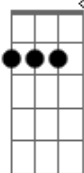

© ukulele-chords.com

D