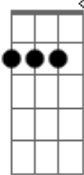

© ukulele-chords.com

D