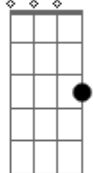

George Strait - A Showman's Life w/Faith Hill

Tom: C

(com acordes na forma de D)

Afinação: D G C F A D

D F#M
Amarillo By Morning
G D
Up From San Antone
F#M
Everything that I've Got
G A7
Is Just what I've got on
G A
When that sun is high in that Texas Sky
D F#M G
I'll be buckin' at the county fair
D A7
Amarillo by morning
G A D
Amarillo I'll be there

Verse 2
[Tab from:
<http://www.guitartabs.cc/tabs/g/george_strait/amarillo_by_morning_tab.html>]

D F#M
They took my saddle in Houston
G D
Broke my leg in Santa Fe
F#M
Lost my wife and a girlfriend
G A7
Somewhere along the way

G A
But I'll be looking for eight when they pull gate
D F#M G
And I hope that judge ain't blind
D A7
Amarillo by morning
G A D
Amarillo's on my mind

Verse 3 (Key Change)

E G#M
Amarillo by morning
A E
Up from San Antone
G#M
Everything that I've Got
A B7
Is just what I've got on
A
I ain't got a dime
B7
But what I've got is mine
E
I ain't rich
G#M A
But Lord I'm free
E B7
Amarillo by morning
A B7 E A-B7-E
Amarillo's where I'll be
E B7
Amarillo by morning
A B7 E
Amarillo's where I'll be

Acordes

C