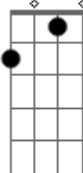

© ukulele-chords.com

F