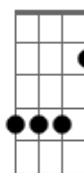

George Strait - A Showman's Life w/Faith Hill

Tom: C

(com acordes na forma de D)

Afinação: D G C F A D

D F#M
Amarillo By Morning
G D
Up From San Antone
F#M
Everything that I've Got
G A7
Is Just what I've got on
G A
When that sun is high in that Texas Sky
D F#M G
I'll be buckin' at the county fair
D A7
Amarillo by morning
G A D
Amarillo I'll be there

Verse 2
[Tab from:
http://www.guitartabs.cc/tabs/g/george_strait/amarillo_by_morning_tab.html]

D F#M
They took my saddle in Houston
G D
Broke my leg in Santa Fe
F#M
Lost my wife and a girlfriend
G A7
Somewhere along the way

G A
But I'll be looking for eight when they pull gate
D F#M G
And I hope that judge ain't blind
D A7
Amarillo by morning
G A D
Amarillo's on my mind

Verse 3 (Key Change)

E G#M
Amarillo by morning
A E
Up from San Antone
G#M
Everything that I've Got
A B7
Is just what I've got on
A
I ain't got a dime
B7
But what I've got is mine
E
I ain't rich
G#M A
But Lord I'm free
E B7
Amarillo by morning
A B7 E A-B7-E
Amarillo's where I'll be
E B7
Amarillo by morning
A B7 E
Amarillo's where I'll be

© ukulele-chords.com

A

© ukulele-chords.com

A7

© ukulele-chords.com

E

© ukulele-chords.com

B7