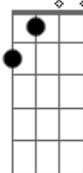

© ukulele-chords.com

A