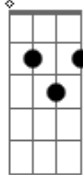

© ukulele-chords.com

G