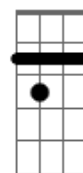

© ukulele-chords.com

B7