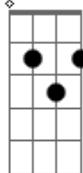

© ukulele-chords.com

G