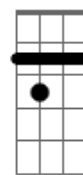

© ukulele-chords.com

B7