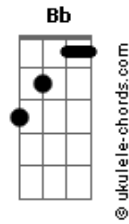

George McCrae - Rock your baby

tom:

Intro: Eb Ab Eb Ab
Eb Ab Eb

Ab
Woman, take me in your arms
Eb
Rock your baby
Ab
Woman, take me in your arms
Eb
Rock your baby

Cm7
There's nothin' to it
F7
Just say you wanna do it
Ab
Open up your heart
Bb
And let the lovin' start

Ab
Woman, take me in your arms
Eb
Rock your baby
Ab
Woman, take me in your arms
Eb

Acordes

Rock your baby

Cm7
Yeah, hold me tight
F7
With all your might
Ab
Now let your lovin' flow
Bb
Real sweet and slow