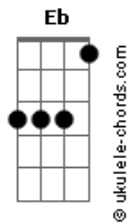

George McCrae - Rock your baby

tom:

D

Intro: Eb Ab Eb Ab
Eb Ab Eb

Ab
Woman, take me in your arms
Eb
Rock your baby
Ab
Woman, take me in your arms
Eb
Rock your baby

Cm7
There's nothin' to it
F7
Just say you wanna do it
Ab
Open up your heart
Bb
And let the lovin' start

Ab
Woman, take me in your arms
Eb
Rock your baby
Ab
Woman, take me in your arms
Eb

Acordes

Rock your baby

Cm7
Yeah, hold me tight
F7
With all your might
Ab
Now let your lovin' flow
Bb
Real sweet and slow