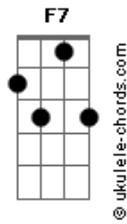

George McCrae - Rock your baby

tom:

Intro: Eb Ab Eb Ab
Eb Ab Eb

Ab
Woman, take me in your arms
Eb
Rock your baby
Ab
Woman, take me in your arms
Eb
Rock your baby

Cm7
There's nothin' to it
F7
Just say you wanna do it
Ab
Open up your heart
Bb
And let the lovin' start

Ab
Woman, take me in your arms
Eb
Rock your baby
Ab
Woman, take me in your arms
Eb

Acordes

Rock your baby

Cm7
Yeah, hold me tight
F7
With all your might
Ab
Now let your lovin' flow
Bb
Real sweet and slow

Ab
Woman, take me in your arms
Eb
Rock your baby
Ab
Woman, take me in your arms
Eb
Rock your baby

Ab
Ah, aaaaah
Eb
Take me in your arms and rock me
Ab
Ah, aaaaah
Eb
Take me in your arms and rock me
Ab
Ah, aaaaah