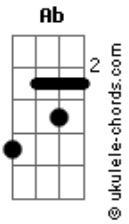

George McCrae - Rock your baby

tom:

Intro: Eb Ab Eb Ab
Eb Ab Eb

Ab
Woman, take me in your arms
Eb
Rock your baby
Ab
Woman, take me in your arms
Eb
Rock your baby

Cm7
There's nothin' to it
F7
Just say you wanna do it
Ab
Open up your heart
Bb
And let the lovin' start

Ab
Woman, take me in your arms
Eb
Rock your baby
Ab
Woman, take me in your arms
Eb

Acordes

Rock your baby

Cm7
Yeah, hold me tight
F7
With all your might
Ab
Now let your lovin' flow
Bb
Real sweet and slow