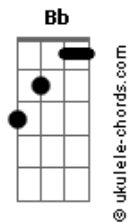

George McCrae - Rock your baby

tom:

D

Intro: Eb Ab Eb Ab
Eb Ab Eb

Ab
Woman, take me in your arms
Eb
Rock your baby
Ab
Woman, take me in your arms
Eb
Rock your baby

Cm7
There's nothin' to it
F7
Just say you wanna do it
Ab
Open up your heart
Bb
And let the lovin' start

Ab
Woman, take me in your arms
Eb
Rock your baby
Ab
Woman, take me in your arms
Eb

Acordes

Rock your baby

Cm7
Yeah, hold me tight
F7
With all your might
Ab
Now let your lovin' flow
Bb
Real sweet and slow