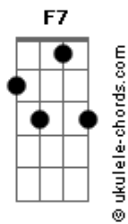

George McCrae - Rock your baby

tom:

D

Intro: Eb Ab Eb Ab
Eb Ab Eb

Ab
Woman, take me in your arms
Eb
Rock your baby
Ab
Woman, take me in your arms
Eb
Rock your baby

Cm7
There's nothin' to it
F7
Just say you wanna do it
Ab
Open up your heart
Bb
And let the lovin' start

Ab
Woman, take me in your arms
Eb
Rock your baby
Ab
Woman, take me in your arms
Eb

Acordes

Rock your baby

Cm7
Yeah, hold me tight
F7
With all your might
Ab
Now let your lovin' flow
Bb
Real sweet and slow

Ab
Woman, take me in your arms
Eb
Rock your baby
Ab
Woman, take me in your arms
Eb
Rock your baby

Ab
Ah, aaaaah
Eb
Take me in your arms and rock me
Ab
Ah, aaaaah
Eb
Take me in your arms and rock me
Ab
Ah, aaaaah