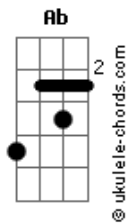

George McCrae - Rock your baby

tom:

D

Intro: Eb Ab Eb Ab
Eb Ab Eb

Ab
Woman, take me in your arms
Eb
Rock your baby
Ab
Woman, take me in your arms
Eb
Rock your baby

Cm7
There's nothin' to it
F7
Just say you wanna do it
Ab
Open up your heart
Bb
And let the lovin' start

Ab
Woman, take me in your arms
Eb
Rock your baby
Ab
Woman, take me in your arms
Eb

Acordes

Rock your baby

Cm7
Yeah, hold me tight
F7
With all your might
Ab
Now let your lovin' flow
Bb
Real sweet and slow