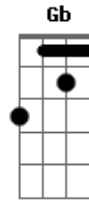

© ukulele-chords.com