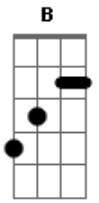

George Harrison - What Is Life

Tom: A

Riff

Intro: Riff(3X) | E B|A E|(3X) |D A|B|

What I feel, I can't say

But my love is there for you anytime of day

It's not love, that you need

Then I'll try my best to make everything succeed

E B A A B E
 Tell me what is the life, without your love
 A B E B A A B E B A D A B
 Tell me who am I without you, by my side

What I know, I can do
 If I give my love now for everyone like you
 It's not love, that you need
 Then I'll try my best to make everything succeed

Refrain (2X)

1st strophe

Refrain (4X)

Acordes

© ukulele-chords.com

© ukulele-chords.com

© ukulele-chords.com

© ukulele-chords.com