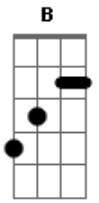

# George Harrison - What Is Life

Tom: A

Riff

Intro: Riff(3X) | E B|A E|(3X) | D A|B|

What I feel, I can't say

But my love is there for you anytime of day

It's not love, that you need

Then I'll try my best to make everything succeed

E B A A B E  
 Tell me what is the life, without your love  
 A B E B A A B E B A D A B  
 Tell me who am I without you, by my side

What I know, I can do  
 If I give my love now for everyone like you  
 It's not love, that you need  
 Then I'll try my best to make everything succeed

Refrain (2X)

1st strophe

Refrain (4X)