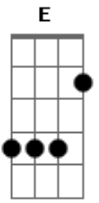

# George Harrison - What Is Life

Tom: A

Riff

Intro: Riff(3X) | E B|A E|(3X) | D A|B|

What I feel, I can't say

But my love is there for you anytime of day

It's not love, that you need

Then I'll try my best to make everything succeed

E B A A B E  
 Tell me what is the life, without your love  
 A B E B A A B E B A D A B  
 Tell me who am I without you, by my side

What I know, I can do  
 If I give my love now for everyone like you  
 It's not love, that you need  
 Then I'll try my best to make everything succeed

Refrain (2X)

1st strophe

Refrain (4X)