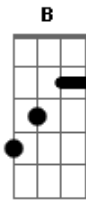

George Harrison - What Is Life

Tom: A

Riff

Intro: Riff(3X) | E B|A E|(3X) |D A|B|

What I feel, I can't say

But my love is there for you anytime of day

It's not love, that you need

Then I'll try my best to make everything succeed

E B A A B E
Tell me what is the life, without your love
A B E B A A B E B A D A B
Tell me who am I without you, by my side

What I know, I can do
If I give my love now for everyone like you
It's not love, that you need
Then I'll try my best to make everything succeed

Refrain (2X)

1st strophe

Refrain (4X)

Acordes

© ukulele-chords.com

© ukulele-chords.com

© ukulele-chords.com

© ukulele-chords.com