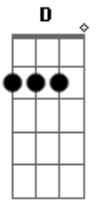

George Harrison - What Is Life

Tom: A

Riff

Intro: Riff(3X) | E B|A E|(3X) |D A|B|

What I feel, I can't say

But my love is there for you anytime of day

It's not love, that you need

Then I'll try my best to make everything succeed

E B A A B E
 Tell me what is the life, without your love
 A B E B A A B E B A D A B
 Tell me who am I without you, by my side

What I know, I can do
 If I give my love now for everyone like you
 It's not love, that you need
 Then I'll try my best to make everything succeed

Refrain (2X)

1st strophe

Refrain (4X)

Acordes

© ukulele-chords.com

© ukulele-chords.com

© ukulele-chords.com

© ukulele-chords.com