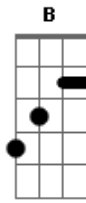

George Harrison - What Is Life

Tom: A

Riff

Intro: Riff(3X) | E B|A E|(3X) |D A|B|

What I feel, I can't say

But my love is there for you anytime of day

It's not love, that you need

Then I'll try my best to make everything succeed

E B A A B E
Tell me what is the life, without your love
A B E B A A B E B A D A B
Tell me who am I without you, by my side

What I know, I can do
If I give my love now for everyone like you
It's not love, that you need
Then I'll try my best to make everything succeed

Refrain (2X)

1st strophe

Refrain (4X)

Acordes

© ukulele-chords.com

© ukulele-chords.com

© ukulele-chords.com

© ukulele-chords.com