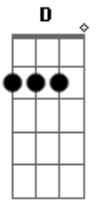

# George Harrison - What Is Life

Tom: A

Riff

Intro: Riff(3X) | E B|A E|(3X) | D A|B|

What I feel, I can't say

But my love is there for you anytime of day

It's not love, that you need

Then I'll try my best to make everything succeed

E B A A B E  
 Tell me what is the life, without your love  
 A B E B A A B E B A D A B  
 Tell me who am I without you, by my side

What I know, I can do  
 If I give my love now for everyone like you  
 It's not love, that you need  
 Then I'll try my best to make everything succeed

Refrain (2X)

1st strophe

Refrain (4X)