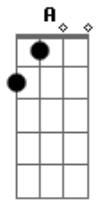

George Harrison - What Is Life

Tom: A

Riff

Intro: Riff(3X) | E B|A E|(3X) |D A|B|

What I feel, I can't say

But my love is there for you anytime of day

It's not love, that you need

Then I'll try my best to make everything succeed

E B A A B E
Tell me what is the life, without your love
A B E B A A B E B A D A B
Tell me who am I without you, by my side

What I know, I can do
If I give my love now for everyone like you
It's not love, that you need
Then I'll try my best to make everything succeed

Refrain (2X)

1st strophe

Refrain (4X)

Acordes

© ukulele-chords.com