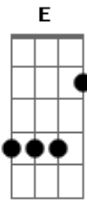

George Harrison - What Is Life

Tom: A

Riff

Intro: Riff(3X) | E B|A E|(3X) |D A|B|

What I feel, I can't say

But my love is there for you anytime of day

It's not love, that you need

Then I'll try my best to make everything succeed

E B A A B E
Tell me what is the life, without your love
A B E B A A B E B A D A B
Tell me who am I without you, by my side

What I know, I can do
If I give my love now for everyone like you
It's not love, that you need
Then I'll try my best to make everything succeed

Refrain (2X)

1st strophe

Refrain (4X)

Acordes

© ukulele-chords.com

© ukulele-chords.com

© ukulele-chords.com

© ukulele-chords.com