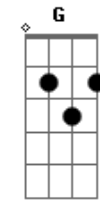

© ukulele-chords.com