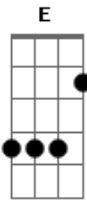

# George Harrison - What Is Life

Tom: A

Riff

Intro: Riff(3X) | E B|A E|(3X) |D A|B|

What I feel, I can't say

But my love is there for you anytime of day

It's not love, that you need

Then I'll try my best to make everything succeed

E B A A B E  
Tell me what is the life, without your love  
A B E B A A B E B A D A B  
Tell me who am I without you, by my side

What I know, I can do  
If I give my love now for everyone like you  
It's not love, that you need  
Then I'll try my best to make everything succeed

Refrain (2X)

1st strophe

Refrain (4X)