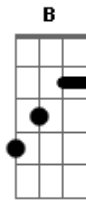

© ukulele-chords.com