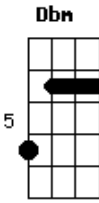

# George Harrison - What Is Life

Tom: A

Riff

Intro: Riff(3X) | E B|A E|(3X) | D A|B|

What I feel, I can't say

But my love is there for you anytime of day

It's not love, that you need

Then I'll try my best to make everything succeed

E B A A B E  
 Tell me what is the life, without your love  
 A B E B A A B E B A D A B  
 Tell me who am I without you, by my side

What I know, I can do  
 If I give my love now for everyone like you  
 It's not love, that you need  
 Then I'll try my best to make everything succeed

Refrain (2X)

1st strophe

Refrain (4X)