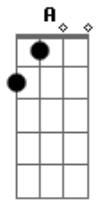

# George Harrison - What Is Life

Tom: A

Riff

Intro: Riff(3X) | E B|A E|(3X) | D A|B|

What I feel, I can't say

But my love is there for you anytime of day

It's not love, that you need

Then I'll try my best to make everything succeed

E B A A B E  
 Tell me what is the life, without your love  
 A B E B A A B E B A D A B  
 Tell me who am I without you, by my side

What I know, I can do  
 If I give my love now for everyone like you  
 It's not love, that you need  
 Then I'll try my best to make everything succeed

Refrain (2X)

1st strophe

Refrain (4X)