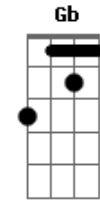

© ukulele-chords.com