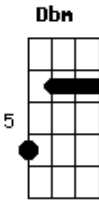

# George Harrison - What Is Life

Tom: A

Riff

Intro: Riff(3X) | E B|A E|(3X) |D A|B|

What I feel, I can't say

But my love is there for you anytime of day

It's not love, that you need

Then I'll try my best to make everything succeed

E B A A B E  
Tell me what is the life, without your love  
A B E B A A B E B A D A B  
Tell me who am I without you, by my side

What I know, I can do  
If I give my love now for everyone like you  
It's not love, that you need  
Then I'll try my best to make everything succeed

Refrain (2X)

1st strophe

Refrain (4X)