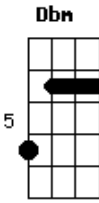

George Harrison - What Is Life

Tom: A

Riff

Intro: Riff(3X) | E B|A E|(3X) |D A|B|

What I feel, I can't say

But my love is there for you anytime of day

It's not love, that you need

Then I'll try my best to make everything succeed

E B A A B E
Tell me what is the life, without your love
A B E B A A B E B A D A B
Tell me who am I without you, by my side

What I know, I can do
If I give my love now for everyone like you
It's not love, that you need
Then I'll try my best to make everything succeed

Refrain (2X)

1st strophe

Refrain (4X)

Acordes

© ukulele-chords.com

© ukulele-chords.com

© ukulele-chords.com

© ukulele-chords.com