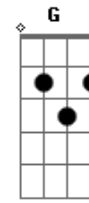

© ukulele-chords.com