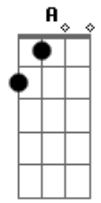

# George Harrison - What Is Life

Tom: A

Riff

Intro: Riff(3X) | E B|A E|(3X) |D A|B|

What I feel, I can't say

But my love is there for you anytime of day

It's not love, that you need

Then I'll try my best to make everything succeed

E B A A B E  
Tell me what is the life, without your love  
A B E B A A B E B A D A B  
Tell me who am I without you, by my side

What I know, I can do  
If I give my love now for everyone like you  
It's not love, that you need  
Then I'll try my best to make everything succeed

Refrain (2X)

1st strophe

Refrain (4X)