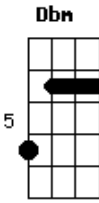

George Harrison - What Is Life

Tom: A

Riff

Intro: Riff(3X) | E B|A E|(3X) |D A|B|

What I feel, I can't say

But my love is there for you anytime of day

It's not love, that you need

Then I'll try my best to make everything succeed

E B A A B E
 Tell me what is the life, without your love
 A B E B A A B E B A D A B
 Tell me who am I without you, by my side

What I know, I can do
 If I give my love now for everyone like you
 It's not love, that you need
 Then I'll try my best to make everything succeed

Refrain (2X)

1st strophe

Refrain (4X)

Acordes

© ukulele-chords.com

© ukulele-chords.com

© ukulele-chords.com

© ukulele-chords.com