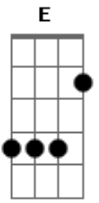

George Harrison - What Is Life

Tom: A

Riff

Intro: Riff(3X) | E B|A E|(3X) |D A|B|

What I feel, I can't say

But my love is there for you anytime of day

It's not love, that you need

Then I'll try my best to make everything succeed

E B A A B E
 Tell me what is the life, without your love
 A B E B A A B E B A D A B
 Tell me who am I without you, by my side

What I know, I can do
 If I give my love now for everyone like you
 It's not love, that you need
 Then I'll try my best to make everything succeed

Refrain (2X)

1st strophe

Refrain (4X)

Acordes

© ukulele-chords.com

© ukulele-chords.com

© ukulele-chords.com

© ukulele-chords.com